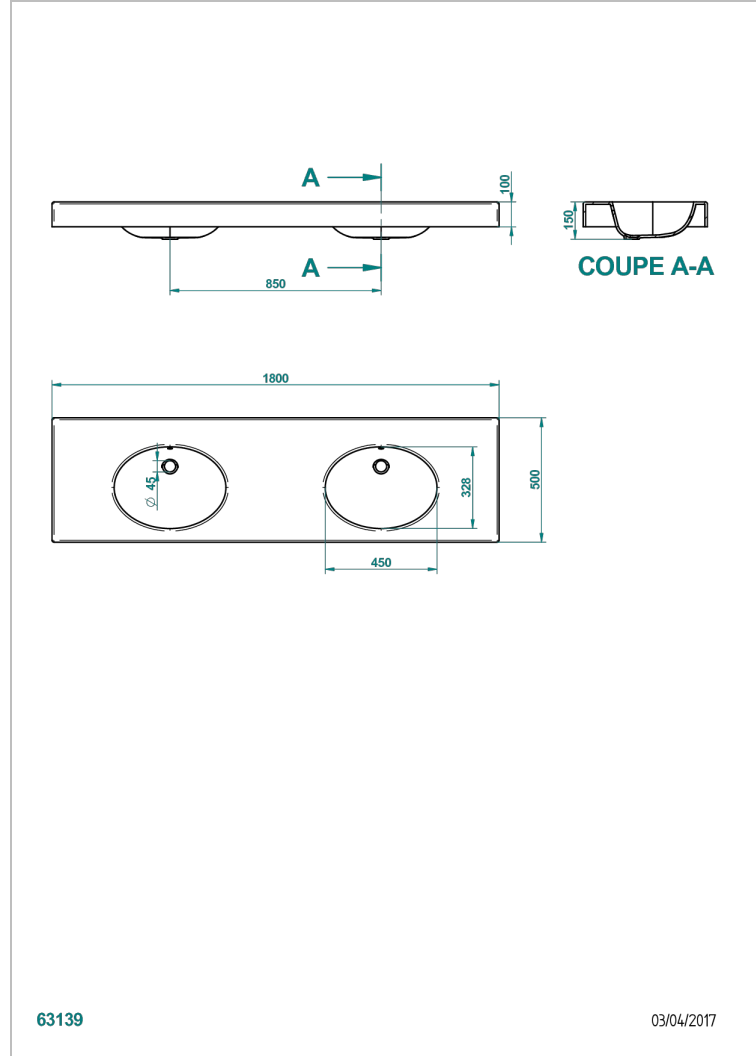

COUNTERTOP

B14-PV501

THG[®]
PARIS

Country countertop double basin 180 x 50 x 10 cm, delivered without waste

CHARACTERISTIC

- Countertop
- Country countertop double basin 180 x 50 x 10 cm, delivered without waste