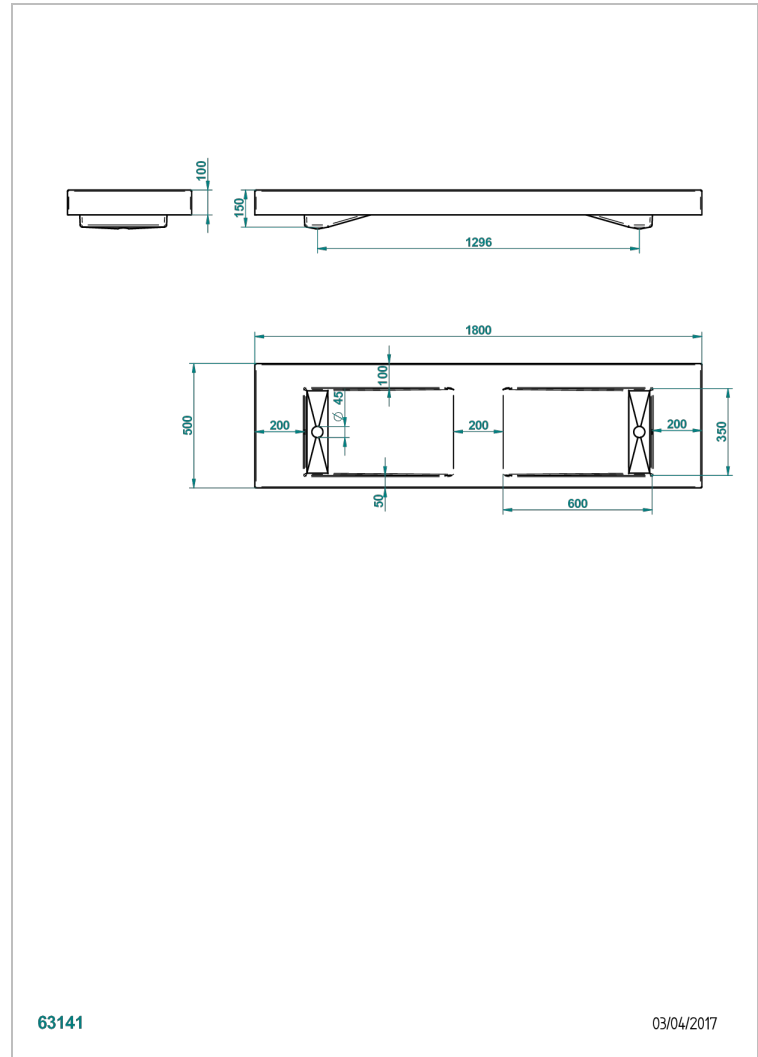

COUNTERTOP

B14-PV511

THG[®]
PARIS

Zoe countertop double basin on left 180 x 50 x 10 cm, delivered without waste

63141

03/04/2017

CHARACTERISTIC

- Countertop
- Zoe countertop double basin on left 180 x 50 x 10 cm, delivered without waste