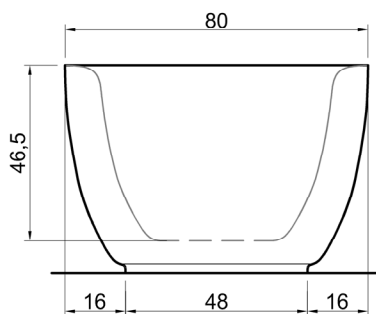

**Net weight:** kg 560 ca.

**Packing dimensions:** cm 220 x 115 x 80

**Capacity:** l 320 ca.

**Description:** Oval stone bathtub complete with drain pipe fitting and pressure plug, siphon and flexible hose.

**P.S:** We advise an exterior inspection window close to the border of the tub and near the drain pipe.

\*The dimension depends on the type of drainpipe used.