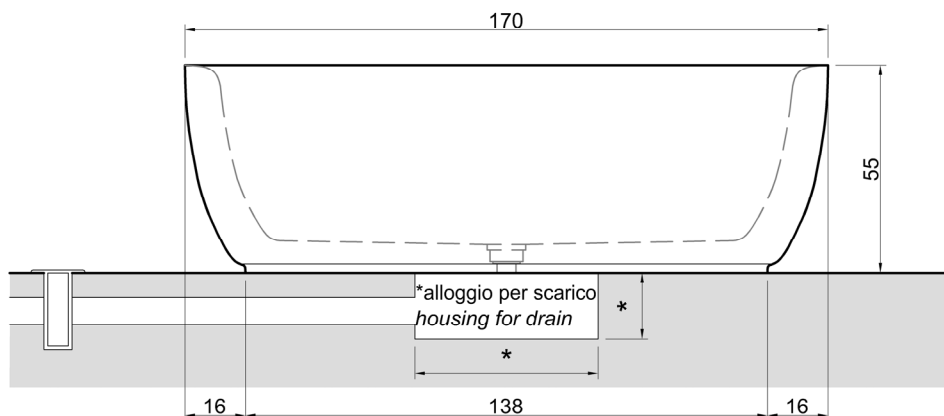

**Net weight:** kg 560 ca.

**Packing dimensions:** cm 220 x 115 x 80

**Capacity:** l 320 ca.

**Description:** Oval stone bathtub complete with drain pipe fitting and pressure plug, siphon and flexible hose.

**P.S:** We advise an exterior inspection window close to the border of the tub and near the drain pipe.

\*The dimension depends on the type of drainpipe used.