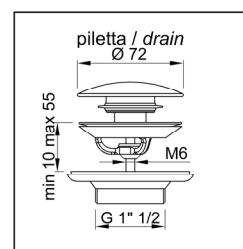

**Peso netto:** kg 560 ca.

**Dimensione imballo:** cm 220 x 115 x 80

**Capacità:** l 320 ca.

**Descrizione:** Vasca da bagno ovale in pietra, completa di piletta con sistema di scarico a pressione klik-clak.

**Net weight:** kg 560 ca.

**Packing dimensions:** cm 220 x 115 x 80

**Capacity:** l 320 ca.

**Description:** Oval stone bathtub complete with drain pipe fitting and pressure plug, siphon and flexible hose.

**P.S:** We advise an exterior inspection window close to the border of the tub and near the drain pipe.

\*The dimension depends on the type of drainpipe used.