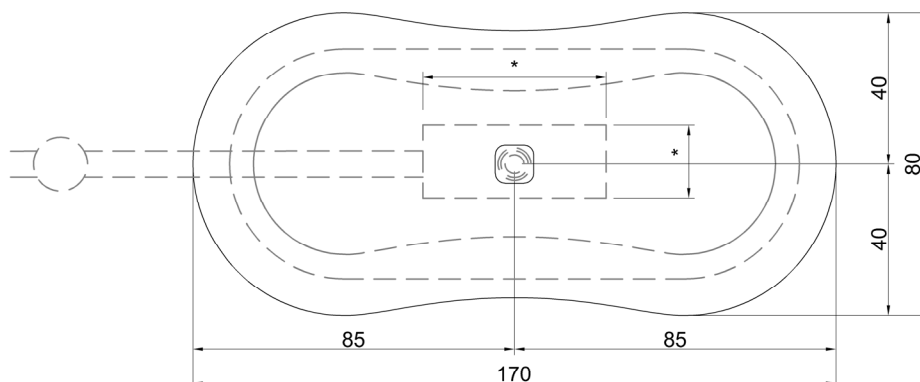

**Net weight:** kg 560 ca.

**Packing dimensions:** cm 220 x 115 x 80

**Capacity:** l 320 ca.

**Description:** Oval stone bathtub complete with drain pipe fitting and pressure plug, siphon and flexible hose.

**P.S:** We advise an exterior inspection window close to the border of the tub and near the drain pipe.

\*The dimension depends on the type of drainpipe used.