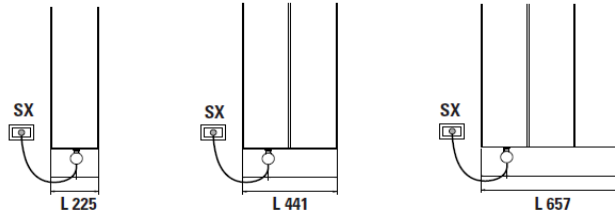

PARENTHESIS VERTICAL ELEC

design by Marco Fiva