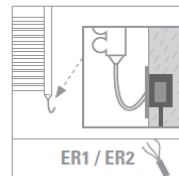

PARENTHESIS VERTICAL ELEC

design by Marco Fiva

p./S. 379

p./S. 379

p./S. 379

ER1 / ER2