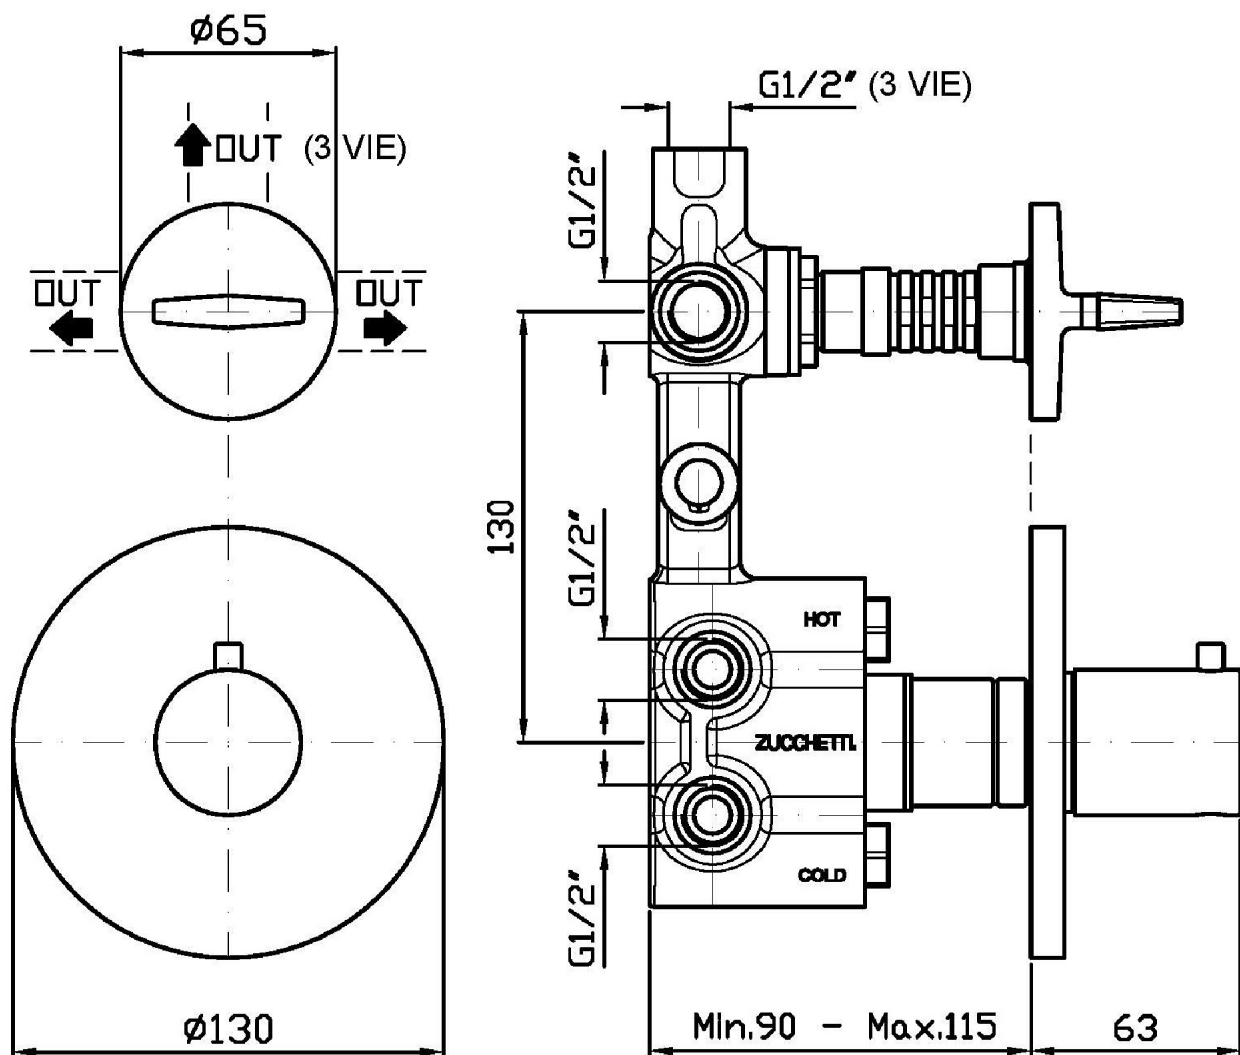

## ISY

ZD4646

Termostatico incasso doccia con deviatore 2/3 vie. / Built-in thermostatic shower mixer and 2/3 way diverter.

Termostatico incasso doccia da 1/2" e deviatore a 2/3 vie con apertura/chiusura acqua.

1/2" built-in thermostatic shower mixer and 2/3 way diverter with water on/off function.

R97810

Parte incasso termostatico 2 vie / Built-in part -  
2 way thermostatic mixer

R97815

Parte incasso termostatico 3 vie / Built-in part -  
3 way thermostatic mixer

## ISY

ZD4646

Disegno Complessivo / Overall Drawing

### ZD4646 Pesì e Misure / Weights and Sizes

Peso ( Kg ) Weight ( lb )	1,65 ( Kg )	3,63759 ( lb )
Volume ( dc3 ) - ( in3 )	11,01 ( dc3 )	0,000672 ( in3 )
h ( mm ) - ( in )	90 ( mm )	3,543309 ( in )
L1 ( mm ) - ( in )	335 ( mm )	13,1889835 ( in )
L2 ( mm ) - ( in )	365 ( mm )	14,3700865 ( in )