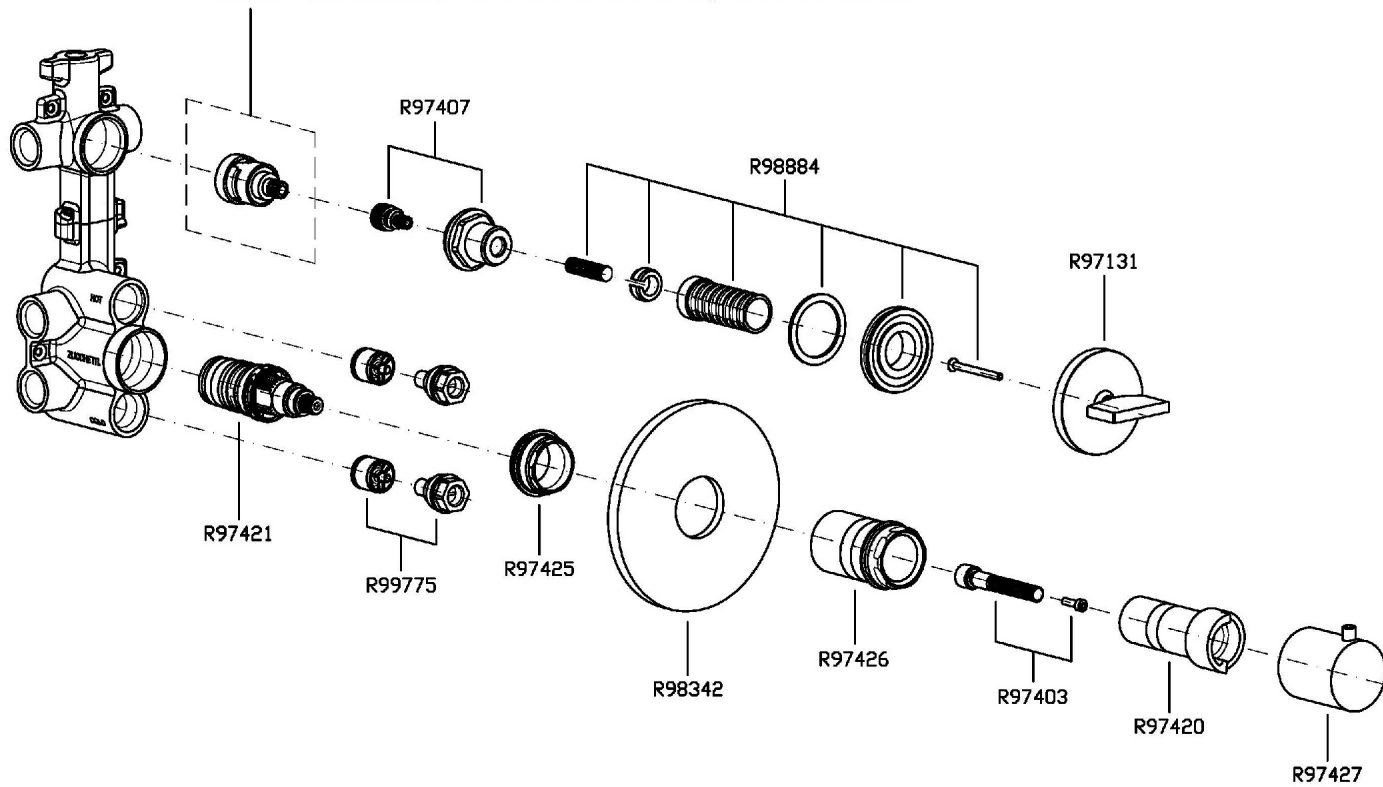

## ISY

ZD4646

Disegno Complessivo / Overall Drawing

## ISY

ZD4646

Esplosi / Exploded

R97416: PER DEVIATORE A 2 VIE R97810 (2 way diverter R97810)  
R97417: PER DEVIATORE A 3 VIE R97815 (3 way diverter R97815)

### ZD4646 Pesì e Misure / Weights and Sizes

Peso ( Kg ) Weight ( lb )	1,65 ( Kg )	3,63759 ( lb )
Volume ( dc3 ) - ( in3 )	11,01 ( dc3 )	0,000672 ( in3 )
h ( mm ) - ( in )	90 ( mm )	3,543309 ( in )
L1 ( mm ) - ( in )	335 ( mm )	13,1889835 ( in )
L2 ( mm ) - ( in )	365 ( mm )	14,3700865 ( in )