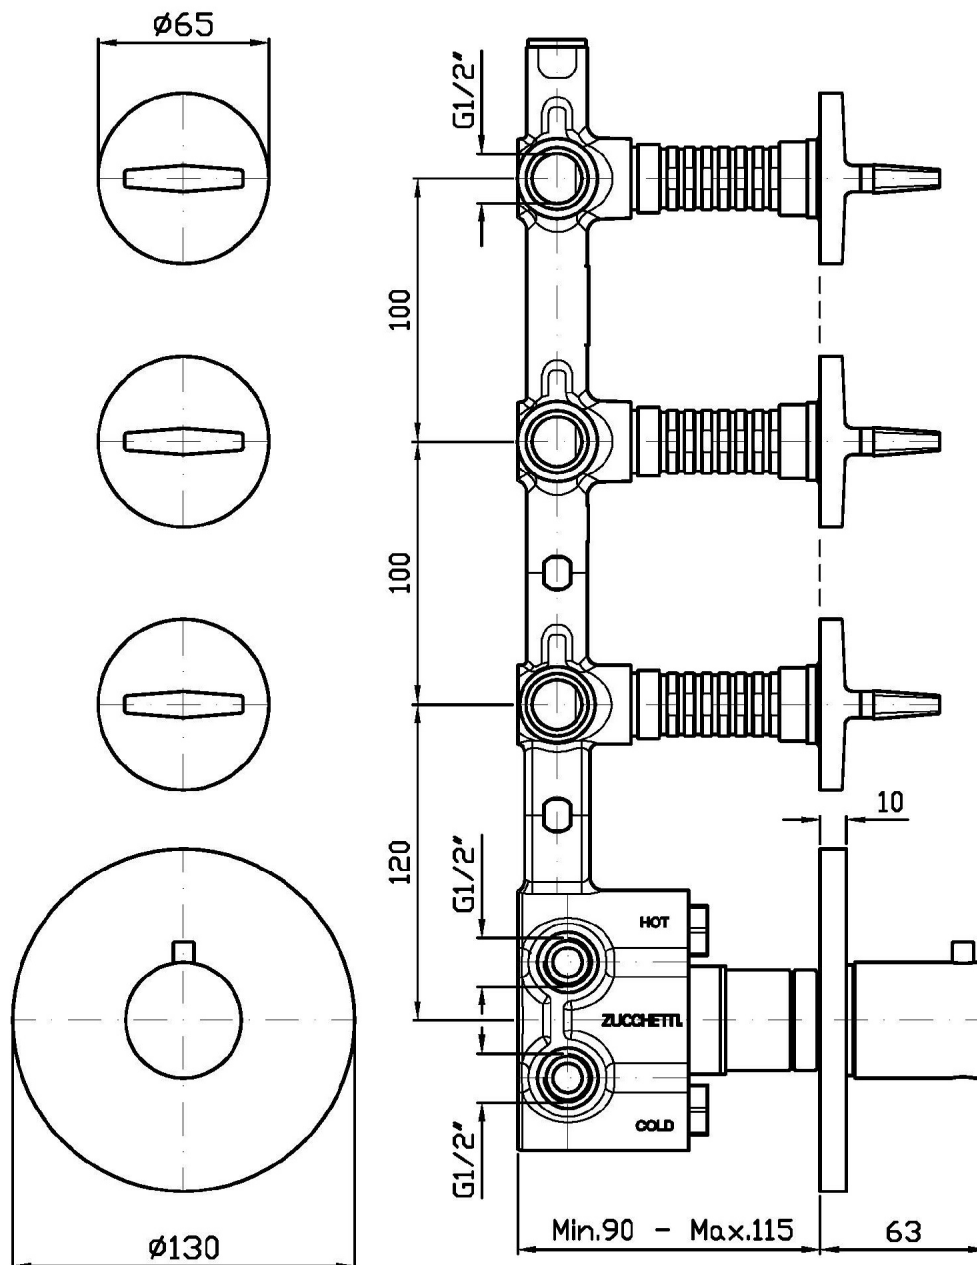

## ISY

ZD4661

Termostatico incasso doccia con 3 rubinetti d'arresto. / Built-in thermostatic shower mixer with 3 stop valves.

Termostatico incasso doccia da 1/2", con 3 rubinetti d'arresto.

1/2" built-in thermostatic shower mixer with 3 stop valves.

## ISY

ZD4661

Disegno Complessivo / Overall Drawing

### ZD4661 Pesì e Misure / Weights and Sizes

Peso ( Kg ) Weight ( lb )	2,5 ( Kg )	5,5115 ( lb )
Volume ( dc3 ) - ( in3 )	11,01 ( dc3 )	0,000672 ( in3 )
h ( mm ) - ( in )	90 ( mm )	3,543309 ( in )
L1 ( mm ) - ( in )	335 ( mm )	13,1889835 ( in )
L2 ( mm ) - ( in )	365 ( mm )	14,3700865 ( in )