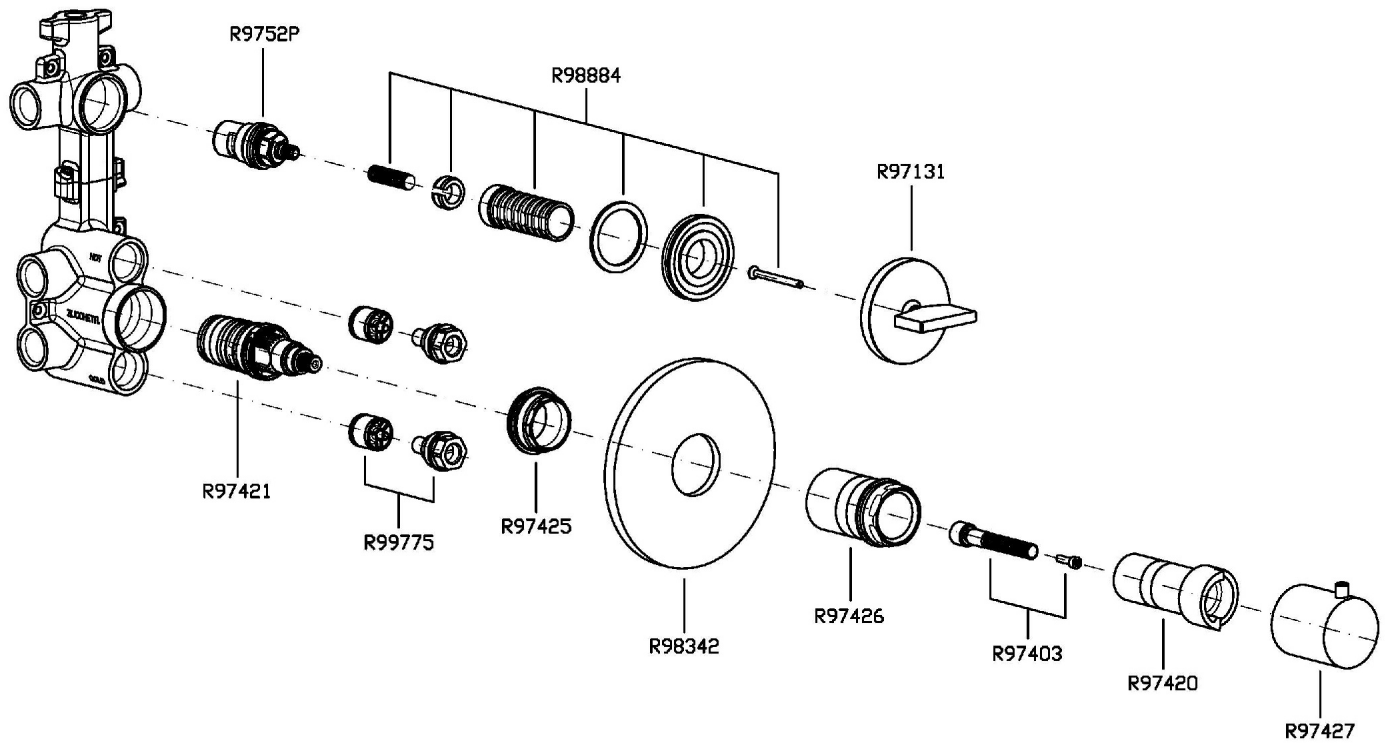

ISY

ZD4661

Esplosi / Exploded