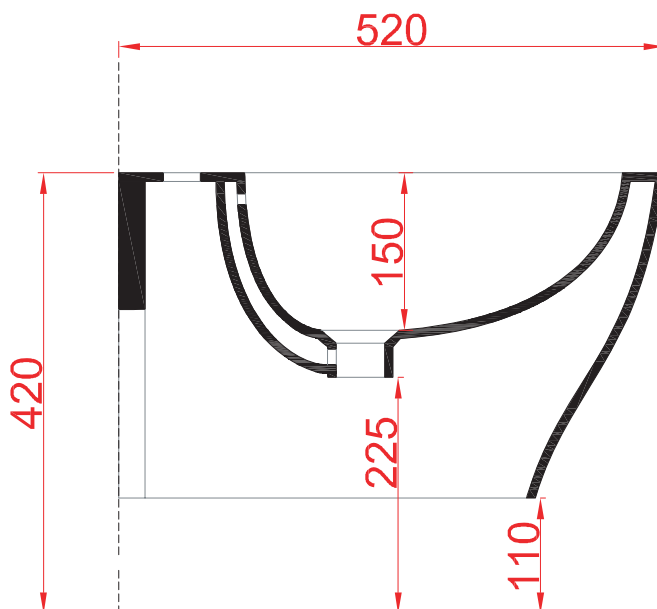

TEN | TEB002-TEB004

bidet sospeso 36*52*31
wall hung bidet 36*52*31

PESO/WEIGHT: KG 20

N.B. Le misure indicate possono subire una variazione dell'0,6% circa, dovuta ad usura stampi e a variazioni delle caratteristiche tecniche relative alle materie prime che compongono l'impasto.

N.B. Indicated size could have a variation of about 0,6% due to usure of the moulds or the variations of the materials' technical characteristics used in the mixture.