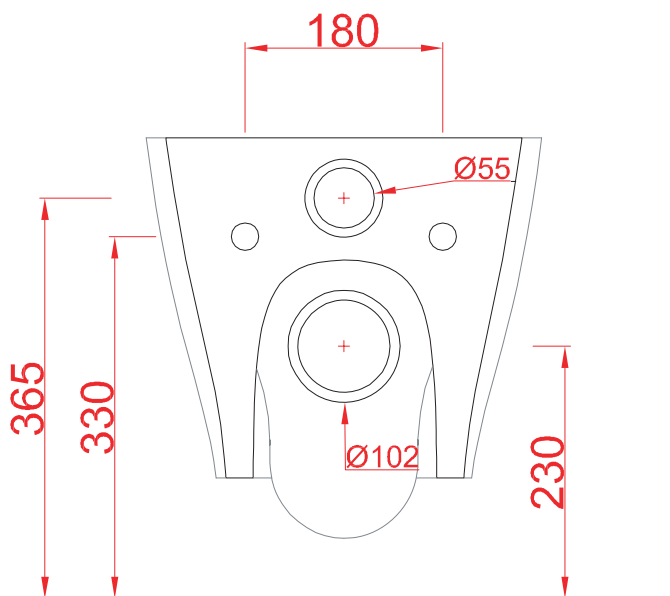

TEN | TEV006

vaso sospeso rimless 36*52*37
wall hung WC rimless 36*52*37

PESO/WEIGHT: KG 20

N.B. Le misure indicate possono subire una variazione dell'0,6% circa, dovuta ad usura stampi e a variazioni delle caratteristiche tecniche relative alle materie prime che compongono l'impasto.

N.B. Indicated size could have a variation of about 0,6% due to usure of the moulds or the variations of the materials' technical characteristics used in the mixture.