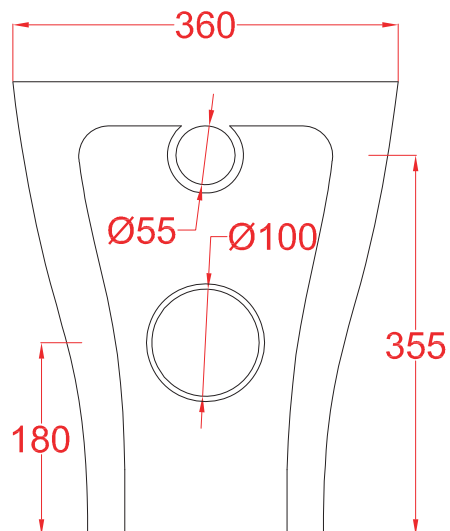

TEN | TEV002-TEV007

vaso terra filo muro 36*52*41
back to wall WC 36*52*41

PESO/WEIGHT: KG 29

N.B. Le misure indicate possono subire una variazione dell'0,6% circa, dovuta ad usura stampi e a variazioni delle caratteristiche tecniche relative alle materie prime che compongono l'impasto.

N.B. Indicated size could have a variation of about 0,6% due to usure of the moulds or the variations of the materials' technical characteristics used in the mixture.

TEN | TEB001

bidet terra filo muro 36*52*41
back to wall bidet 36*52*41

N.B. Indicated size could have a variation of about 0,6% due to usure of the moulds or the variations of the materials' technical characteristics used in the mixture.

TEN | TEV006

vaso sospeso rimless 36*52*37
wall hung WC rimless 36*52*37

N.B. Indicated size could have a variation of about 0,6% due to usure of the moulds or the variations of the materials' technical characteristics used in the mixture.

TEN | TEB002-TEB004

bidet sospeso 36*52*31
wall hung bidet 36*52*31