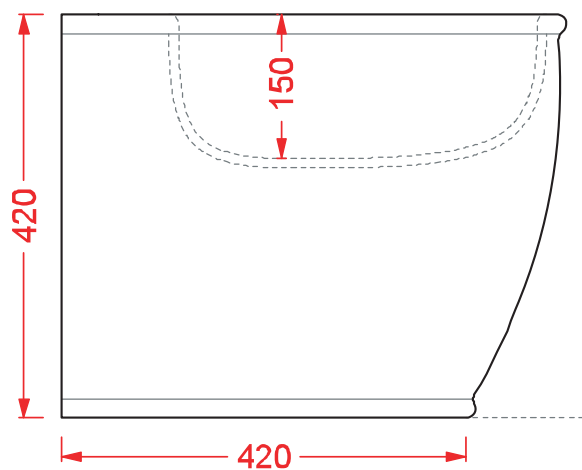

ATELIER | ATB001

Bidet sospeso 52.5*37.5*26
Wall hung bidet 52.5*37.5*26

PESO/WEIGHT: KG 19

ATELIER | ATB002

Bidet a terra 52.5*37.5*42

Back to wall bidet 52.5*37.5*42

PESO/WEIGHT: KG 20

ATELIER | ATV002

Vaso universale 52.5*37.5*42

Back to wall wc 52.5*37.5*42

PESO/WEIGHT: KG 21

ATELIER | ATV001

Vaso sospeso 52.5*37.5*26
Wall hung wc 52.5*37.5*26

PESO/WEIGHT: KG 20

ATELIER | ATL002

Lavabo appoggio 60*40*15
Countertop Washbasin 60*40*15

PESO/WEIGHT: KG 12

ATELIER | ATL001

Lavabo appoggio 44*15
Countertop Washbasin 44*15

PESO/WEIGHT: KG 9