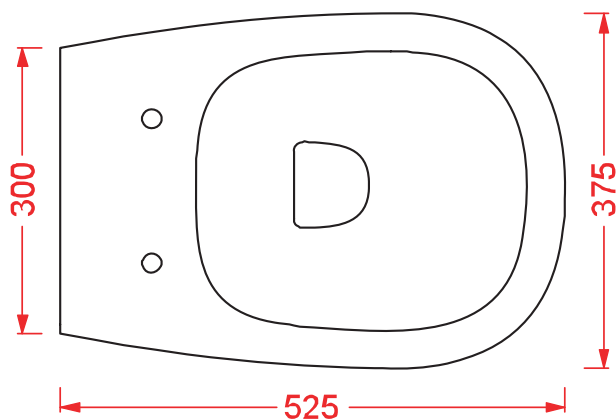

ATELIER | ATB001

Bidet sospeso 52.5*37.5*26
Wall hung bidet 52.5*37.5*26

PESO/WEIGHT: KG 19

ATELIER | ATB002

Bidet a terra 52.5*37.5*42

Back to wall bidet 52.5*37.5*42

PESO/WEIGHT: KG 20

ATELIER | ATV002

Vaso universale 52.5*37.5*42

Back to wall wc 52.5*37.5*42

PESO/WEIGHT: KG 21

ATELIER | ATV001

Vaso sospeso 52.5*37.5*26
Wall hung wc 52.5*37.5*26

PESO/WEIGHT: KG 20

ATELIER | ATL002

Lavabo appoggio 60*40*15
Countertop Washbasin 60*40*15

PESO/WEIGHT: KG 12

ATELIER | ATL001

Lavabo appoggio 44*15
Countertop Washbasin 44*15

PESO/WEIGHT: KG 9