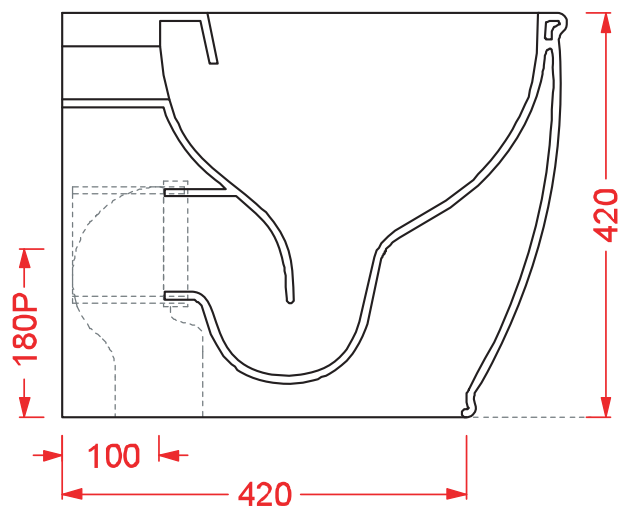

ATELIER | ATB001

Bidet sospeso 52.5*37.5*26
Wall hung bidet 52.5*37.5*26

PESO/WEIGHT: KG 19

ATELIER | ATB002

Bidet a terra 52.5*37.5*42

Back to wall bidet 52.5*37.5*42

PESO/WEIGHT: KG 20

ATELIER | ATV002

Vaso universale 52.5*37.5*42

Back to wall wc 52.5*37.5*42

PESO/WEIGHT: KG 21

ATELIER | ATV001

Vaso sospeso 52.5*37.5*26
Wall hung wc 52.5*37.5*26

PESO/WEIGHT: KG 20

ATELIER | ATL002

Lavabo appoggio 60*40*15
Countertop Washbasin 60*40*15

PESO/WEIGHT: KG 12

ATELIER | ATL001

Lavabo appoggio 44*15
Countertop Washbasin 44*15

PESO/WEIGHT: KG 9