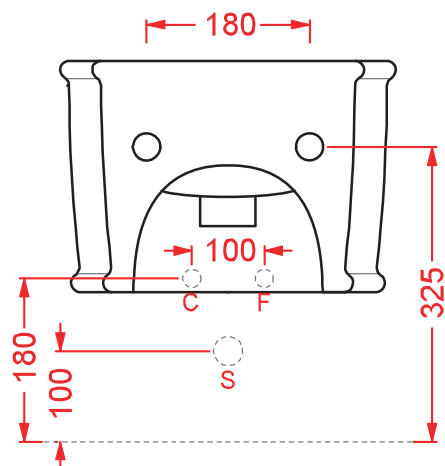

ATELIER | ATB001

Bidet sospeso 52.5*37.5*26
Wall hung bidet 52.5*37.5*26

PESO/WEIGHT: KG 19

ATELIER | ATB002

Bidet a terra 52.5*37.5*42

Back to wall bidet 52.5*37.5*42

PESO/WEIGHT: KG 20

ATELIER | ATV002

Vaso universale 52.5*37.5*42

Back to wall wc 52.5*37.5*42

PESO/WEIGHT: KG 21

ATELIER | ATV001

Vaso sospeso 52.5*37.5*26
Wall hung wc 52.5*37.5*26

PESO/WEIGHT: KG 20

ATELIER | ATL002

Lavabo appoggio 60*40*15
Countertop Washbasin 60*40*15

PESO/WEIGHT: KG 12

ATELIER | ATL001

Lavabo appoggio 44*15
Countertop Washbasin 44*15

PESO/WEIGHT: KG 9