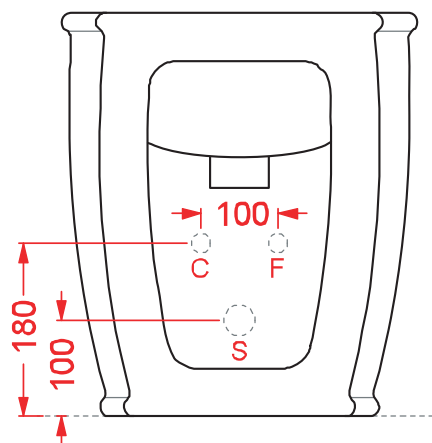

ATELIER | ATB001

Bidet sospeso 52.5*37.5*26
Wall hung bidet 52.5*37.5*26

PESO/WEIGHT: KG 19

ATELIER | ATB002

Bidet a terra 52.5*37.5*42

Back to wall bidet 52.5*37.5*42

PESO/WEIGHT: KG 20

ATELIER | ATV002

Vaso universale 52.5*37.5*42

Back to wall wc 52.5*37.5*42

PESO/WEIGHT: KG 21

ATELIER | ATV001

Vaso sospeso 52.5*37.5*26
Wall hung wc 52.5*37.5*26

PESO/WEIGHT: KG 20

ATELIER | ATL002

Lavabo appoggio 60*40*15
Countertop Washbasin 60*40*15

PESO/WEIGHT: KG 12

ATELIER | ATL001

Lavabo appoggio 44*15
Countertop Washbasin 44*15

PESO/WEIGHT: KG 9