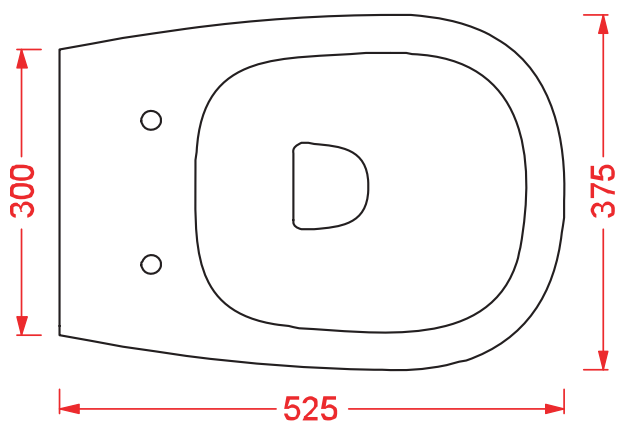

ATELIER | ATB001

Bidet sospeso 52.5*37.5*26
Wall hung bidet 52.5*37.5*26

PESO/WEIGHT: KG 19

ATELIER | ATB002

Bidet a terra 52.5*37.5*42

Back to wall bidet 52.5*37.5*42

PESO/WEIGHT: KG 20

ATELIER | ATV002

Vaso universale 52.5*37.5*42

Back to wall wc 52.5*37.5*42

PESO/WEIGHT: KG 21

ATELIER | ATV001

Vaso sospeso 52.5*37.5*26
Wall hung wc 52.5*37.5*26

PESO/WEIGHT: KG 20

ATELIER | ATL002

Lavabo appoggio 60*40*15
Countertop Washbasin 60*40*15

PESO/WEIGHT: KG 12

ATELIER | ATL001

Lavabo appoggio 44*15
Countertop Washbasin 44*15

PESO/WEIGHT: KG 9