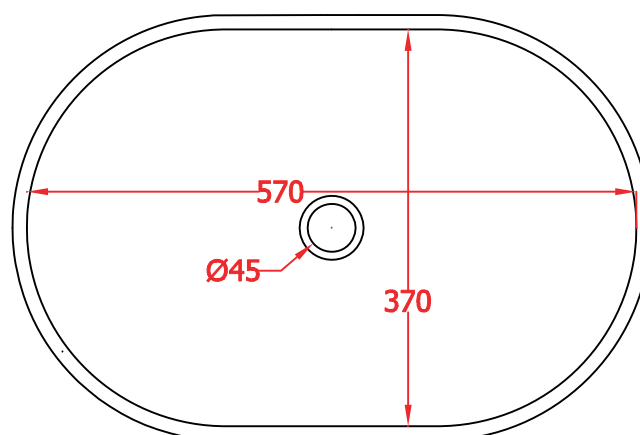

ATELIER | ATB001

Bidet sospeso 52.5*37.5*26
Wall hung bidet 52.5*37.5*26

PESO/WEIGHT: KG 19

ATELIER | ATB002

Bidet a terra 52.5*37.5*42

Back to wall bidet 52.5*37.5*42

PESO/WEIGHT: KG 20

ATELIER | ATV002

Vaso universale 52.5*37.5*42

Back to wall wc 52.5*37.5*42

PESO/WEIGHT: KG 21

ATELIER | ATV001

Vaso sospeso 52.5*37.5*26
Wall hung wc 52.5*37.5*26

PESO/WEIGHT: KG 20

ATELIER | ATL002

Lavabo appoggio 60*40*15
Countertop Washbasin 60*40*15

PESO/WEIGHT: KG 12

ATELIER | ATL001

Lavabo appoggio 44*15
Countertop Washbasin 44*15

PESO/WEIGHT: KG 9