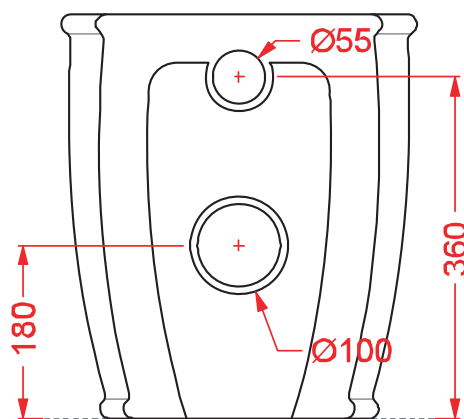

ATELIER | ATB001

Bidet sospeso 52.5*37.5*26
Wall hung bidet 52.5*37.5*26

PESO/WEIGHT: KG 19

ATELIER | ATB002

Bidet a terra 52.5*37.5*42

Back to wall bidet 52.5*37.5*42

PESO/WEIGHT: KG 20

ATELIER | ATV002

Vaso universale 52.5*37.5*42

Back to wall wc 52.5*37.5*42

PESO/WEIGHT: KG 21

ATELIER | ATV001

Vaso sospeso 52.5*37.5*26
Wall hung wc 52.5*37.5*26

PESO/WEIGHT: KG 20

ATELIER | ATL002

Lavabo appoggio 60*40*15
Countertop Washbasin 60*40*15

PESO/WEIGHT: KG 12

ATELIER | ATL001

Lavabo appoggio 44*15
Countertop Washbasin 44*15

PESO/WEIGHT: KG 9