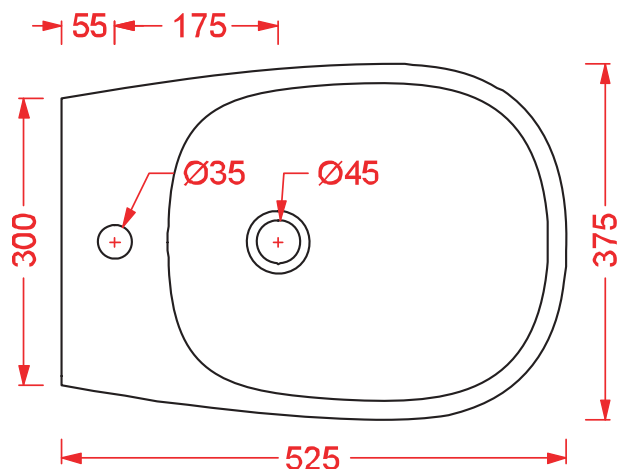

ATELIER | ATB001

Bidet sospeso 52.5*37.5*26
Wall hung bidet 52.5*37.5*26

PESO/WEIGHT: KG 19

ATELIER | ATB002

Bidet a terra 52.5*37.5*42

Back to wall bidet 52.5*37.5*42

PESO/WEIGHT: KG 20

ATELIER | ATV002

Vaso universale 52.5*37.5*42

Back to wall wc 52.5*37.5*42

PESO/WEIGHT: KG 21

ATELIER | ATV001

Vaso sospeso 52.5*37.5*26
Wall hung wc 52.5*37.5*26

PESO/WEIGHT: KG 20

ATELIER | ATL002

Lavabo appoggio 60*40*15
Countertop Washbasin 60*40*15

PESO/WEIGHT: KG 12

ATELIER | ATL001

Lavabo appoggio 44*15
Countertop Washbasin 44*15

PESO/WEIGHT: KG 9