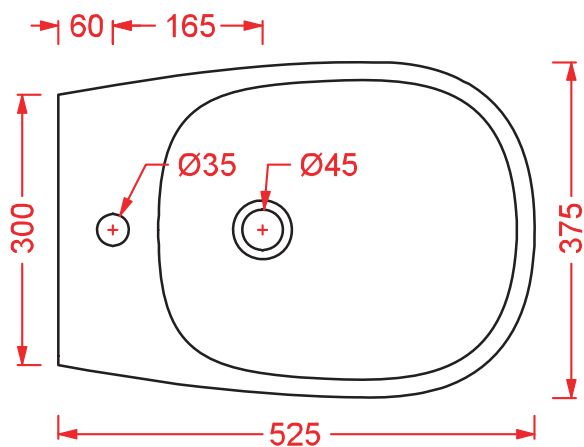

ATELIER | ATB001

Bidet sospeso 52.5*37.5*26
Wall hung bidet 52.5*37.5*26

PESO/WEIGHT: KG 19

ATELIER | ATB002

Bidet a terra 52.5*37.5*42

Back to wall bidet 52.5*37.5*42

PESO/WEIGHT: KG 20

ATELIER | ATV002

Vaso universale 52.5*37.5*42

Back to wall wc 52.5*37.5*42

PESO/WEIGHT: KG 21

ATELIER | ATV001

Vaso sospeso 52.5*37.5*26
Wall hung wc 52.5*37.5*26

PESO/WEIGHT: KG 20

ATELIER | ATL002

Lavabo appoggio 60*40*15
Countertop Washbasin 60*40*15

PESO/WEIGHT: KG 12

ATELIER | ATL001

Lavabo appoggio 44*15
Countertop Washbasin 44*15

PESO/WEIGHT: KG 9