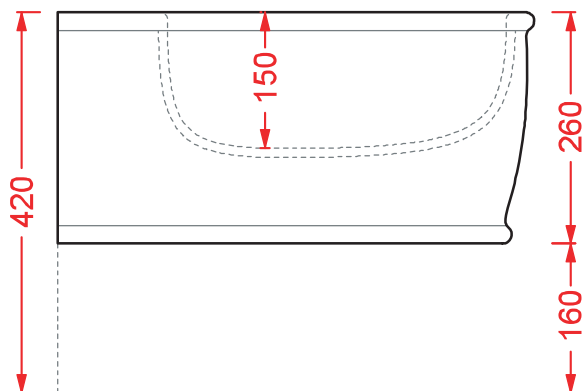

ATELIER | ATB001

Bidet sospeso 52.5*37.5*26
Wall hung bidet 52.5*37.5*26

PESO/WEIGHT: KG 19

ATELIER | ATB002

Bidet a terra 52.5*37.5*42

Back to wall bidet 52.5*37.5*42

PESO/WEIGHT: KG 20

ATELIER | ATV002

Vaso universale 52.5*37.5*42

Back to wall wc 52.5*37.5*42

PESO/WEIGHT: KG 21

ATELIER | ATV001

Vaso sospeso 52.5*37.5*26
Wall hung wc 52.5*37.5*26

PESO/WEIGHT: KG 20

ATELIER | ATL002

Lavabo appoggio 60*40*15
Countertop Washbasin 60*40*15

PESO/WEIGHT: KG 12

ATELIER | ATL001

Lavabo appoggio 44*15
Countertop Washbasin 44*15

PESO/WEIGHT: KG 9