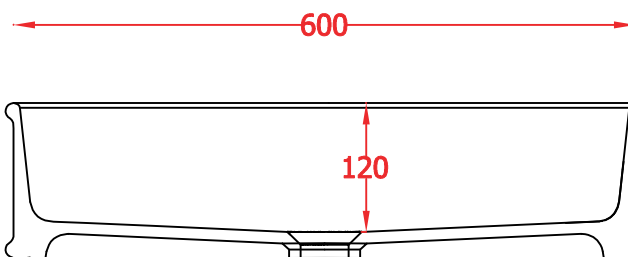

ATELIER | ATB001

Bidet sospeso 52.5*37.5*26
Wall hung bidet 52.5*37.5*26

PESO/WEIGHT: KG 19

ATELIER | ATB002

Bidet a terra 52.5*37.5*42

Back to wall bidet 52.5*37.5*42

PESO/WEIGHT: KG 20

ATELIER | ATV002

Vaso universale 52.5*37.5*42

Back to wall wc 52.5*37.5*42

PESO/WEIGHT: KG 21

ATELIER | ATV001

Vaso sospeso 52.5*37.5*26
Wall hung wc 52.5*37.5*26

PESO/WEIGHT: KG 20

ATELIER | ATL002

Lavabo appoggio 60*40*15
Countertop Washbasin 60*40*15

PESO/WEIGHT: KG 12

ATELIER | ATL001

Lavabo appoggio 44*15
Countertop Washbasin 44*15

PESO/WEIGHT: KG 9