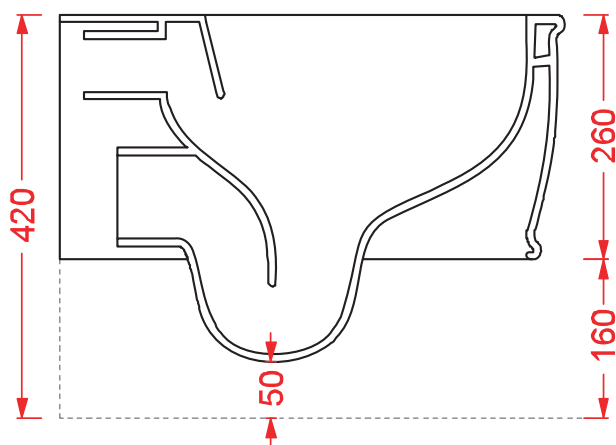

ATELIER | ATB001

Bidet sospeso 52.5*37.5*26
Wall hung bidet 52.5*37.5*26

PESO/WEIGHT: KG 19

ATELIER | ATB002

Bidet a terra 52.5*37.5*42

Back to wall bidet 52.5*37.5*42

PESO/WEIGHT: KG 20

ATELIER | ATV002

Vaso universale 52.5*37.5*42

Back to wall wc 52.5*37.5*42

PESO/WEIGHT: KG 21

ATELIER | ATV001

Vaso sospeso 52.5*37.5*26
Wall hung wc 52.5*37.5*26

PESO/WEIGHT: KG 20

ATELIER | ATL002

Lavabo appoggio 60*40*15
Countertop Washbasin 60*40*15

PESO/WEIGHT: KG 12

ATELIER | ATL001

Lavabo appoggio 44*15
Countertop Washbasin 44*15

PESO/WEIGHT: KG 9