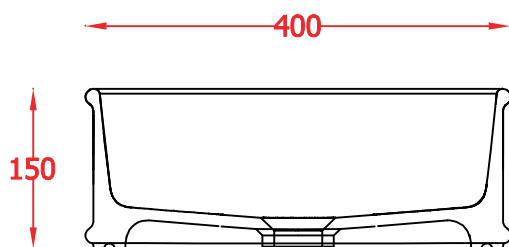

ATELIER | ATB001

Bidet sospeso 52.5*37.5*26
Wall hung bidet 52.5*37.5*26

PESO/WEIGHT: KG 19

ATELIER | ATB002

Bidet a terra 52.5*37.5*42

Back to wall bidet 52.5*37.5*42

PESO/WEIGHT: KG 20

ATELIER | ATV002

Vaso universale 52.5*37.5*42

Back to wall wc 52.5*37.5*42

PESO/WEIGHT: KG 21

ATELIER | ATV001

Vaso sospeso 52.5*37.5*26
Wall hung wc 52.5*37.5*26

PESO/WEIGHT: KG 20

ATELIER | ATL002

Lavabo appoggio 60*40*15
Countertop Washbasin 60*40*15

PESO/WEIGHT: KG 12

ATELIER | ATL001

Lavabo appoggio 44*15
Countertop Washbasin 44*15

PESO/WEIGHT: KG 9