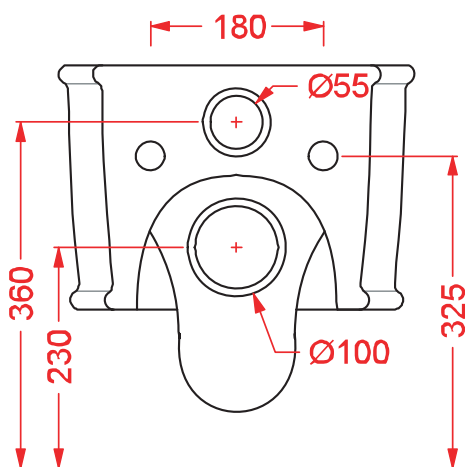

ATELIER | ATB001

Bidet sospeso 52.5*37.5*26
Wall hung bidet 52.5*37.5*26

PESO/WEIGHT: KG 19

ATELIER | ATB002

Bidet a terra 52.5*37.5*42

Back to wall bidet 52.5*37.5*42

PESO/WEIGHT: KG 20

ATELIER | ATV002

Vaso universale 52.5*37.5*42

Back to wall wc 52.5*37.5*42

PESO/WEIGHT: KG 21

ATELIER | ATV001

Vaso sospeso 52.5*37.5*26
Wall hung wc 52.5*37.5*26

PESO/WEIGHT: KG 20

ATELIER | ATL002

Lavabo appoggio 60*40*15
Countertop Washbasin 60*40*15

PESO/WEIGHT: KG 12

ATELIER | ATL001

Lavabo appoggio 44*15
Countertop Washbasin 44*15

PESO/WEIGHT: KG 9