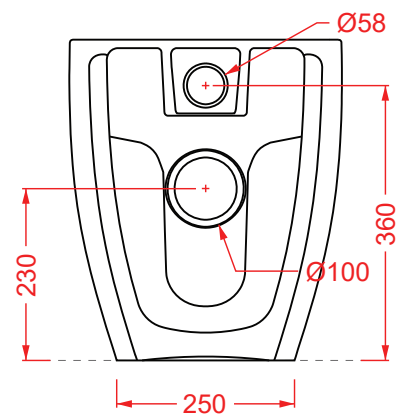

N.B. Indicated size could have a variation of about 0,6% due to usure of the moulds or the variations of the materials' technical characteristics used in the mixture.

**36 x 52 h. 42 cm | 27 kg**

vaso terra filomuro Senza Brida traslato  
+ kit di fissaggio

back to wall Rimless Wc adjustable flush  
+ fitting system kit

**ATTENZIONE!** Curve tecniche non incluse

**ATTENTION!** Traps not included

Top view

Side view

Back view

### ADJUSTABLE FLUSH SYSTEM TYPES

\* Connessioni di scarico regolabili  
da acquistare separatamente

Adjustable drainage connections  
to be purchased separately

Scarico a parete predisposto - h. da 18 a 23 cm  
Wall discharge arrangement - h. from 18 to 23 cm