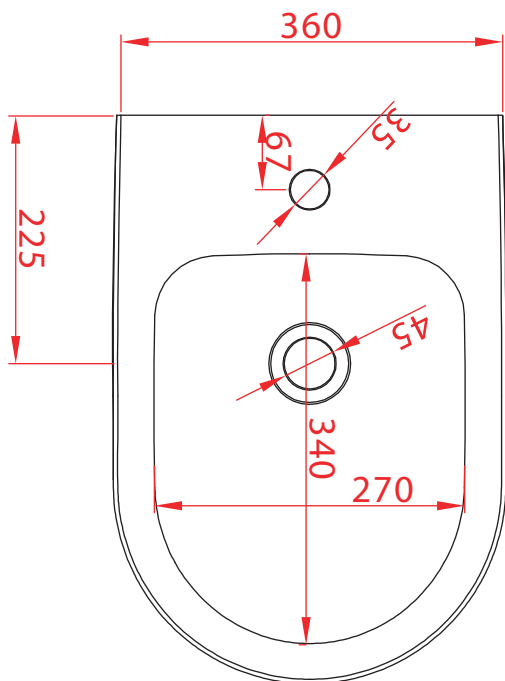

N.B. Indicated size could have a variation of about 1% due to usure of the moulds or the variations of the materials' technical characteristics used in the mixture.

## MONET | MNB002

Bidet terra 52\*36\*42

Back to wall bidet 52\*36\*42

PESO/WEIGHT: KG 27

the.artceram  
made in Italy

N.B. Le misure indicate possono subire una variazione dell'0,6% circa, dovuta ad usura stampi e a variazioni delle caratteristiche tecniche relative alle materie prime che compongono l'impasto.

N.B. Indicated size could have a variation of about 0,6% due to usure of the moulds or the variations of the materials' technical characteristics used in the mixture.

**36 x 52 h. 42 cm | 27 kg**

vaso terra filomuro Senza Brida traslato  
+ kit di fissaggio