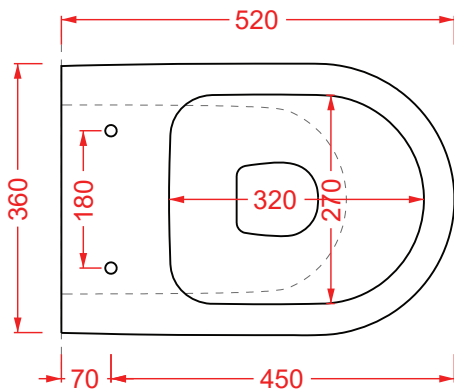

36 x 52 h. 42 cm | 27 kg

vaso terra filomuro Senza Brida traslato
+ kit di fissaggio

back to wall Rimless Wc adjustable flush
+ fitting system kit

ATTENZIONE! Curve tecniche non incluse

ATTENTION! Traps not included

Top view

ADJUSTABLE FLUSH SYSTEM TYPES

* Connessioni di scarico regolabili
da acquistare separatamente

Adjustable drainage connections
to be purchased separately