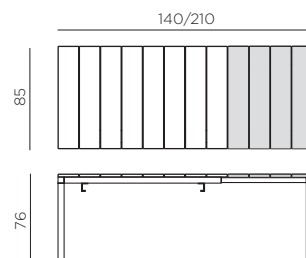

Ref. 483

32,6

peso prodotto in kg
weight of product in kg

1
0,227 m³

imballo cartonato - pz e volume in m³
carton packing - pcs and volume in cbm

14 pz

pz su pallet
pcs on pallet

prodotto da montare
assembly required

prodotto testato a norma da Catas
product tested by Catas

IT Tavolo allungabile. 140 - 210 x 85 x 76h cm. Materiale: piano DurelTOP in polipropilene trattato anti-UV, colorato in massa. Gambe in alluminio verniciato. Finitura opaca. Dotato di piedini regolabili. Resina riciclabile.

EN Extensible table. 140 - 210 x 85 x 76h cm. Material: top DurelTOP in polypropylene with UV additives and uniformly coloured. Legs in coated aluminium. Matt finish. Adjustable height feet. Recyclable resin.

FR Table extensible. 140 - 210 x 85 x 76h cm. Matière: plateau DurelTOP en polypropylène traité anti-UV et coloré dans la masse. Pieds en aluminium vernis. Effet mat. Vérins de réglage. Résine recyclable.

DE Verlängerbarer Tisch. 140 - 210 x 85 x 76h cm. Material: DurelTOP Tischplatte aus UV-beständigem Polypropylen, voll durchgefärbt. Beine aus epoxiertem Aluminium. Matt-Effekt. Höhenverstellbaren Füßen. Recyclebarer Kunststoff.

ES Mesa extensible. 140 - 210 x 85 x 76h cm. Material: tablero DurelTOP en polipropileno tratado anti UV y teñido en masa. Patas en aluminio pintado. Efecto mate. Tacos regulables. Resina reciclable.

PT Mesa extensível. 140 - 210 x 85 x 76h cm. Material: tampo DurelTOP em polipropileno com tratamento anti-UV colorido na totalidade. Pernas em alumínio pintado. Acabamento fosco. Pés ajustáveis. Resina reciclável.