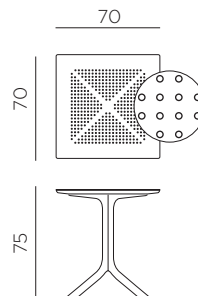

CLIP 70

design Raffaello Galiotto

Ref. 084

-  11 peso prodotto in kg
weight of product in kg
-  1 imballo cartonato - pz e volume in m³
0,106 m³ carton packing - pcs and volume in cbm
-  16 pz pz su pallet
pcs on pallet
-  prodotto da montare
assembly required
-  prodotto testato a norma da Catas
product tested by Catas

IT Tavolo con gamba centrale a 4 razze. Material: piano DurelTOP in polipropilene fiberglass trattato anti-UV, colorato in massa. Finitura opaca. Dotato di piedini regolabili. Resina riciclabile.

EN Table with center column and 4 spokes. Material: DurelTOP in fiberglass polypropylene with UV additives and uniformly coloured. Matt finish. Adjustable height feet. Recyclable resin.

FR Table avec pied central à 4 branches. Matériau: plateau DurelTOP en polypropylène fiberglass traité anti-UV et coloré dans la masse. Effet mat. Vérins de réglage. Résine recyclable.

DE Tisch mit zentraler Säule und 4 Speichen. Material: DurelTOP Tischplatte aus UV-beständigem fiberglass-Polypropylen und voll durchgefärbt. Matt-Effekt. Höhenverstellbaren Füßen. Recyclebarer Kunststoff.

EN Table with center column and 4 spokes. Material: DurelTOP in fiberglass polypropylene with UV additives and uniformly coloured. Matt finish. Adjustable height feet. Instructions for use: place on a flat, level area. Wash with mild soap and rinse with water. The product must not be immersed in water. The base has a metal component inside. Note: there is a risk of being pinched during assembly. Types of uses: group gatherings. Assembly required. Made in Italy. Recyclable resin. Product conforms to UNI EN 581/1/3.