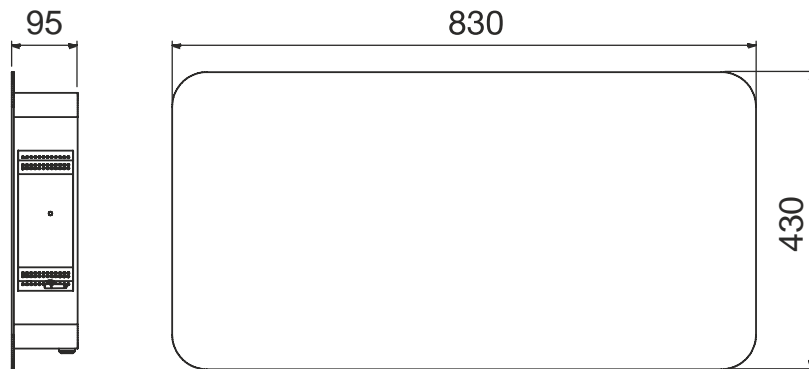

ramé

TERMOARREDO ELETTRICO
ELECTRIC HEATERS

Con termostato ambiente
With room thermostat

MODEL	BASE MM	HEIGHT MM	DEPTH MM	POWER W	VOLT V	NET WEIGHT KG
RAMÉ 1000	830	430	95	1000	230	21
RAMÉ 1500	830	430	95	1500	230	21