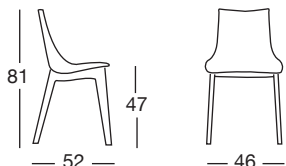

Art. 2805

Imballo Packing	2 pezzi - 2 colli 2 pieces - 2 packages
Peso unitario Unit weight	Kg 5,600

Conforme EN 15373: 2007
Compliant with EN 15373: 2007

FINITURA TELAIO FRAME FINISHING

FN
faggio naturale
natural beech wood

Art. 2806

Imballo Packing	2 pezzi - 2 colli 2 pieces - 2 packages
Peso unitario Unit weight	Kg 5,100

Conforme EN 15373: 2007
Compliant with EN 15373: 2007

made in Italy

SCAB DESIGN
since 1957

Sede/Headquarters: 25030 Coccaglio (BS) Italy - Via G. Monauni, 12
Divisione Commerciale Italia: Tel. 0307718.755 - italia@scab.it
Export Department: Phone +390307718.715 - export@scabitaly.com
www.scabdesign.it