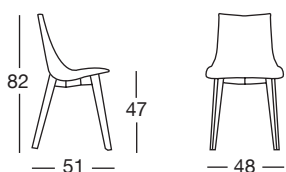

Art. 2805

Imballo Packing	2 pezzi - 2 colli 2 pieces - 2 packages
Peso unitario Unit weight	Kg 5,600

Conforme EN 15373: 2007
Compliant with EN 15373: 2007

FINITURA TELAIO FRAME FINISHING

FN
faggio naturale
natural beech wood

Art. 2806

Imballo Packing	2 pezzi - 2 colli 2 pieces - 2 packages
Peso unitario Unit weight	Kg 5,100

Conforme EN 15373: 2007
Compliant with EN 15373: 2007

made in Italy

SCAB DESIGN
since 1957

Sede/Headquarters: 25030 Coccaglio (BS) Italy - Via G. Monauni, 12
Divisione Commerciale Italia: Tel. 0307718.755 - italia@scab.it
Export Department: Phone +390307718.715 - export@scabitaly.com
www.scabdesign.it