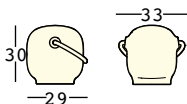

roaming light

design Alberto Brogliato

STRUTTURA/STRUCTURE

PE + LIGHT

colore base/basic colour

8275 Kit LED RGB

GROSS WEIGHT:

kg 2,2

DETAILS:

Completo di Kit Luce/
With Light Kit

Maniglia: cima nautica/
Handle: nautical rope