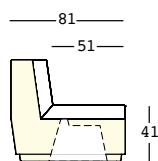

Kit sabbia essiccata/
Dried sand kit

big cut module light

design Matali Crasset

STRUTTURA/STRUCTURE

GROSS WEIGHT:

kg 21,6

DETAILS:

Piedini regolabili/
Adjustable feet