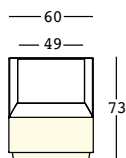

Kit sabbia essiccata/
Dried sand kit

big cut module light

design Matali Crasset

STRUTTURA/STRUCTURE

GROSS WEIGHT:

kg 21,6

DETAILS:

Piedini regolabili/
Adjustable feet