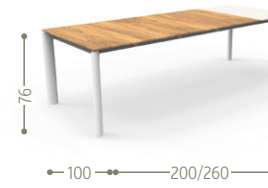

ROUND COFFEE TABLE / CODE: DOMTCT

RECTANGULAR COFFEE TABLE / CODE: DOMTCR

SUNBED / CODE: DOMLET

DINING TABLE 160X95 / CODE: DOMTP160

DINING TABLE 200X100 / CODE: DOMTP200

EXTRA PANEL 60X100 / CODE: DOMEXT Only for extending table 200x100