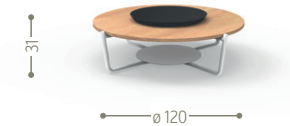

mélange beige dark brown grey black

Stone table top

marmo santa fora basaltina

Wood table top

natural teak

SOFA / CODE: DOMDIV

LIVING ARMCHAIR / CODE: DOMPL

DIRECTOR LOUNGE CHAIR / CODE: DOMPLON

ROUND COFFEE TABLE / CODE: DOMTCT

RECTANGULAR COFFEE TABLE / CODE: DOMTCR

SUNBED / CODE: DOMLET

DINING TABLE 160X95 / CODE: DOMTP160

DINING TABLE 200X100 / CODE: DOMTP200

EXTRA PANEL 60X100 / CODE: DOMEXT Only for extending table 200x100