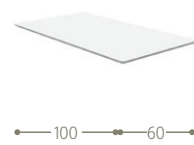

ROUND COFFEE TABLE / CODE: DOMTCT

RECTANGULAR COFFEE TABLE / CODE: DOMTCR

SUNBED / CODE: DOMLET

DINING TABLE 160X95 / CODE: DOMTP160

DINING TABLE 200X100 / CODE: DOMTP200

EXTRA PANEL 60X100 / CODE: DOMEXT Only for extending table 200x100