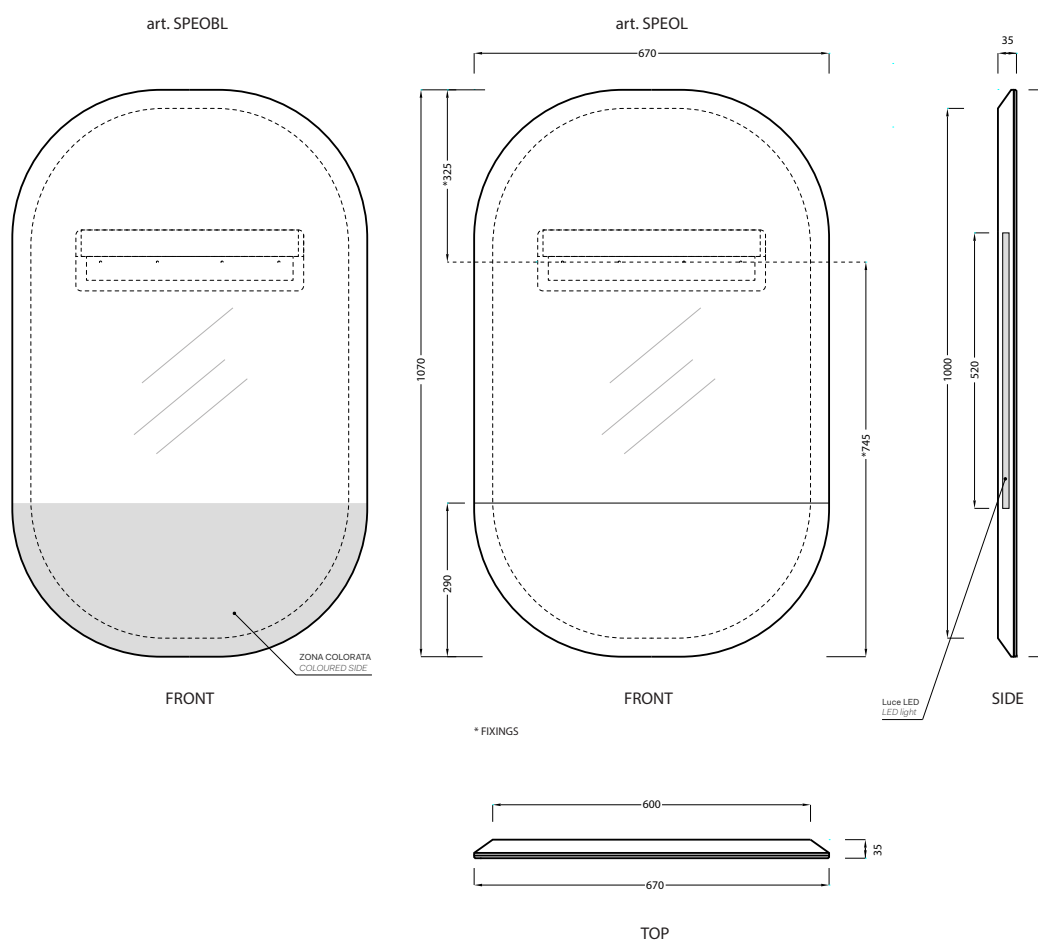

ATTENZIONE:

Lo specchio non ha interruttore. Occorre prevedere sistema di accensione a monte del prodotto.

ATTENTION:

The mirror does not have a switch for the LED light. A switch must be insert before the product in order to switch the light on and off.

*ATTENZIONE:

*ATTENTION:

ATTENZIONE:

Le misure d'installazione possono presentare leggere differenze rispetto ai pezzi reali in considerazione delle caratteristiche del prodotto. L'azienda si riserva di cambiare schede tecniche e caratteristiche di funzionamento degli articoli in ogni momento e senza necessità di preavviso.

ATTENTION:

Measure details can show some little difference respect real items, following typical characteristics of production. The company reserves the right to change any technical specifications/dimension and/or operating characteristics of the products at any time and without giving notice.