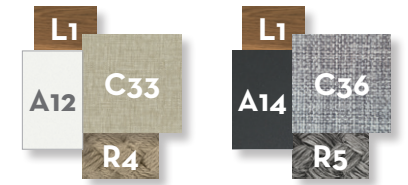

LIVING ARMCHAIR / CODE: SOPL