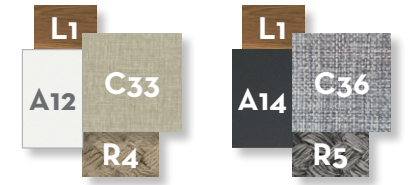

#Sohocollection

Design Marco Acerbis

Finishing

Aluminium frame

white graphite

Fabric cushions

ecru mēlange grey mēlange

Fabric pillows 30x40 (optional)

white light blue green

Synthetic ropes

natural grey mēlange

Cement table top

dark grey white

Wood slats

teak

SOFA 3 SEATER / CODE: SODIV3P