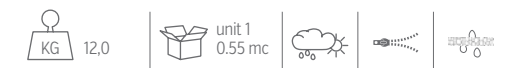

SOFA 3 SEATER / CODE: MLOTXDIV

SOFA 2 SEATER / CODE: MLOTXDIV2P

LIVING ARMCHAIR / CODE: MLOTXPL

COFFEE TABLE D100 / CODE: MLOTCT100

COFFEE TABLE D70 / CODE: MLOTCT70

COFFEE TABLE D50 / CODE: MLOTCT50

EXTENDING ALU DINING TABLE 160X95 / CODE: MLOTPALU160