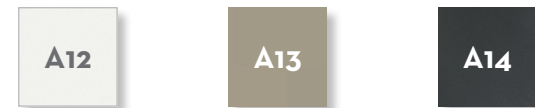

MILO TABLE D 90 / CODE: MLOTAVD90

EXTENDING ALU DINING TABLE 200X100 / CODE: MLOTPALU200

MILO TABLE 90x90 / CODE: MLOTAV9090

EXTRA ALU PANEL 60X100 / CODE: MLOEXT Only for extending table 200x100

MILO TABLE 160x90 / CODE: MLOTAV16090