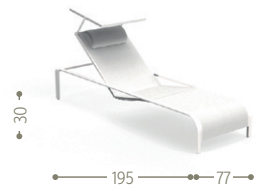

FLOOR LAMP 01 / CODE: MLOLO1