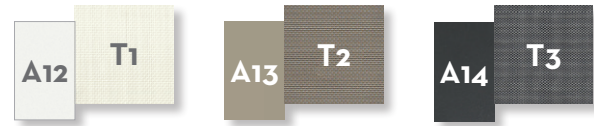

EXTENDING CERAMIC DINING TABLE 160X95 / CODE: MLOTPCER160

DINING ARMCHAIR/ CODE: MLOTXPP

EXTENDING CERAMIC DINING TABLE 200X100 / CODE: MLOTPCER200

BENCH / CODE: MLOALUPAN

EXTRA CERAMIC PANEL 60X100 / CODE: MLOCEREXT Only for extending table 200x100

SUNBED / CODE: MLOALULET

FLOOR LAMP 01 / CODE: MLOLO1

FLOOR LAMP 02 / CODE: MLOLO2

FLOOR LAMP 03 / CODE: MLOLO3