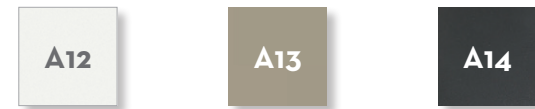

SOFA 3 SEATER / CODE: MLOTXDIV

SOFA 2 SEATER / CODE: MLOTXDIV2P

LIVING ARMCHAIR / CODE: MLOTXPL

COFFEE TABLE D100 / CODE: MLOTCT100

COFFEE TABLE D70 / CODE: MLOTCT70

COFFEE TABLE D50 / CODE: MLOTCT50

EXTENDING ALU DINING TABLE 160X95 / CODE: MLOTPALU160

MILO TABLE D 90 / CODE: MLOTAVD90

EXTENDING ALU DINING TABLE 200X100 / CODE: MLOTPALU200

MILO TABLE 90x90 / CODE: MLOTAV9090

EXTRA ALU PANEL 60X100 / CODE: MLOEXT Only for extending table 200x100

MILO TABLE 160x90 / CODE: MLOTAV16090