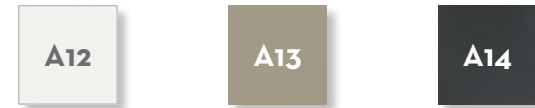

SOFA 3 SEATER / CODE: MLOTXDIV

SOFA 2 SEATER / CODE: MLOTXDIV2P

LIVING ARMCHAIR / CODE: MLOTXPL

COFFEE TABLE D100 / CODE: MLOTCT100

COFFEE TABLE D70 / CODE: MLOTCT70

COFFEE TABLE D50 / CODE: MLOTCT50

EXTENDING ALU DINING TABLE 160X95 / CODE: MLOTPALU160

MILO TABLE D 90 / CODE: MLOTAVD90

EXTENDING ALU DINING TABLE 200X100 / CODE: MLOTPALU200

MILO TABLE 90x90 / CODE: MLOTAV9090

EXTRA ALU PANEL 60X100 / CODE: MLOEXT Only for extending table 200x100

MILO TABLE 160x90 / CODE: MLOTAV16090