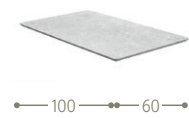

EXTENDING CERAMIC DINING TABLE 160X95 / CODE: MLOTPCER160

DINING ARMCHAIR/ CODE: MLOTXPP

EXTENDING CERAMIC DINING TABLE 200X100 / CODE: MLOTPCER200

BENCH / CODE: MLOALUPAN

EXTRA CERAMIC PANEL 60X100 / CODE: MLOCEREXT Only for extending table 200x100