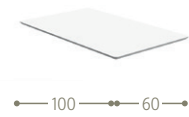

MILO TABLE D 90 / CODE: MLOTAVD90

EXTENDING ALU DINING TABLE 200X100 / CODE: MLOTPALU200

MILO TABLE 90x90 / CODE: MLOTAV9090

EXTRA ALU PANEL 60X100 / CODE: MLOEXT Only for extending table 200x100

MILO TABLE 160x90 / CODE: MLOTAV16090

EXTENDING CERAMIC DINING TABLE 160X95 / CODE: MLOTPCER160

DINING ARMCHAIR/ CODE: MLOTXPP

EXTENDING CERAMIC DINING TABLE 200X100 / CODE: MLOTPCER200

BENCH / CODE: MLOALUPAN

EXTRA CERAMIC PANEL 60X100 / CODE: MLOCEREXT Only for extending table 200x100