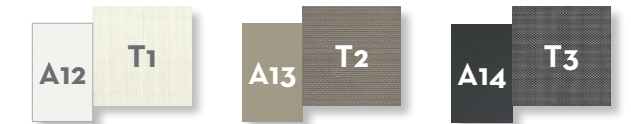

BENCH / CODE: MLOALUPAN