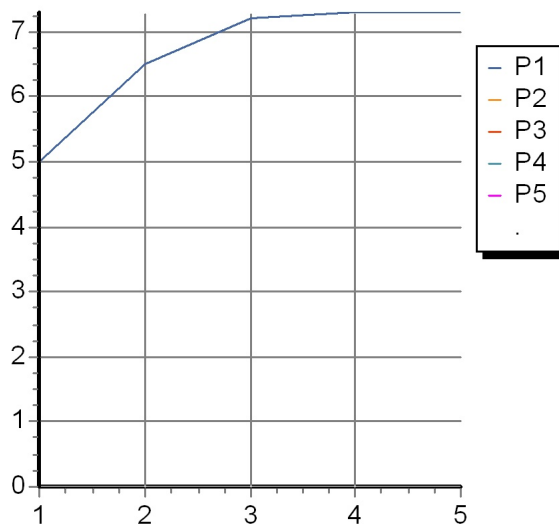

## AGUABLU

ZA5416 Portate / Flowrates (lt/min)

PRESSIONE PRESSURE	1 BAR	2 BAR	3 BAR	4 BAR	5 BAR
LAVABO BASIN	5	6,5	7,2	7,3	7,3
P1					
P2					
P3					
P4					
P5					

## AGUABLU

ZA5416 Pesì e Misure / Weights and Sizes

Peso ( Kg ) Weight ( lb )	3,7 ( Kg )	8,15702 ( lb )
Volume ( dc3 ) - ( in3 )	11,01 ( dc3 )	0,000672 ( in3 )
h ( mm ) - ( in )	90 ( mm )	3,543309 ( in )
L1 ( mm ) - ( in )	335 ( mm )	13,1889835 ( in )
L2 ( mm ) - ( in )	365 ( mm )	14,3700865 ( in )