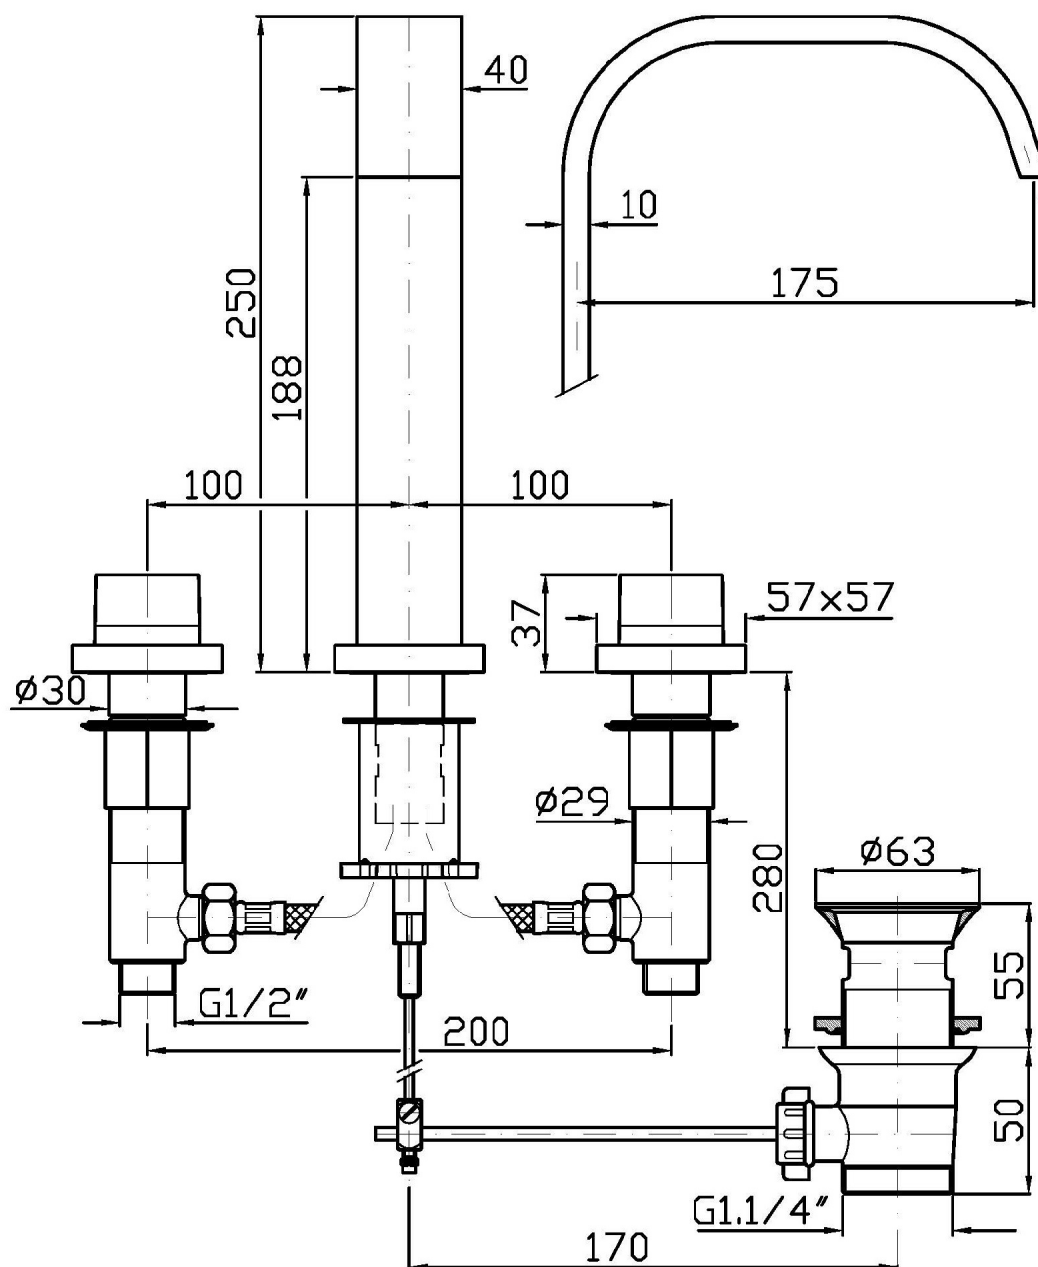

## AGUABLU

ZA5416

Batteria lavabo a 3 fori. / 3 hole basin mixer.

Batteria lavabo a 3 fori, scarico da 1 ¼", flessibili di collegamento.

3 hole basin mixer, 1 ¼" pop-up waste, flexible tails.

## AGUABLU

ZA5416

Disegno Complessivo / Overall Drawing

## AGUABLU

ZA5416 Pesì e Misure / Weights and Sizes

Peso ( Kg ) Weight ( lb )	3,7 ( Kg )	8,15702 ( lb )
Volume ( dc3 ) - ( in3 )	11,01 ( dc3 )	0,000672 ( in3 )
h ( mm ) - ( in )	90 ( mm )	3,543309 ( in )
L1 ( mm ) - ( in )	335 ( mm )	13,1889835 ( in )
L2 ( mm ) - ( in )	365 ( mm )	14,3700865 ( in )