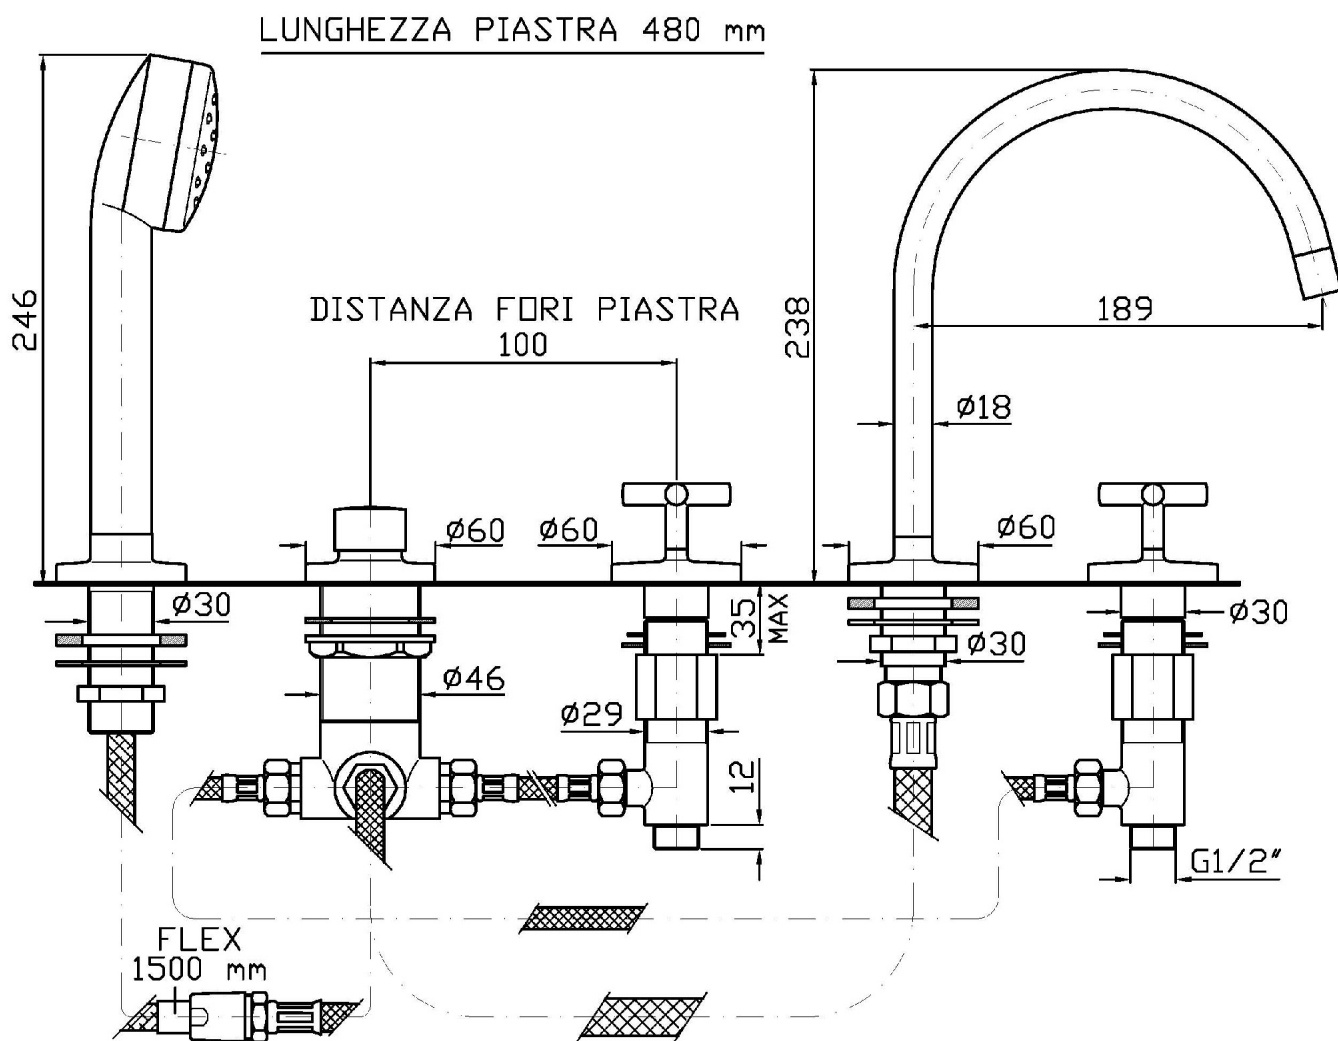

ISY

ZD3435

Disegno Complessivo / Overall Drawing