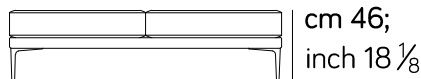

## Pouff & panche / ottoman and bench

001

75 cm; 29  $\frac{1}{2}$  inch

75 cm; 29  $\frac{1}{2}$  inch

005

160 cm; 63 inch

160 cm; 63 inch

115