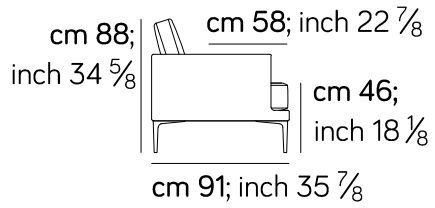

Segno - AM008