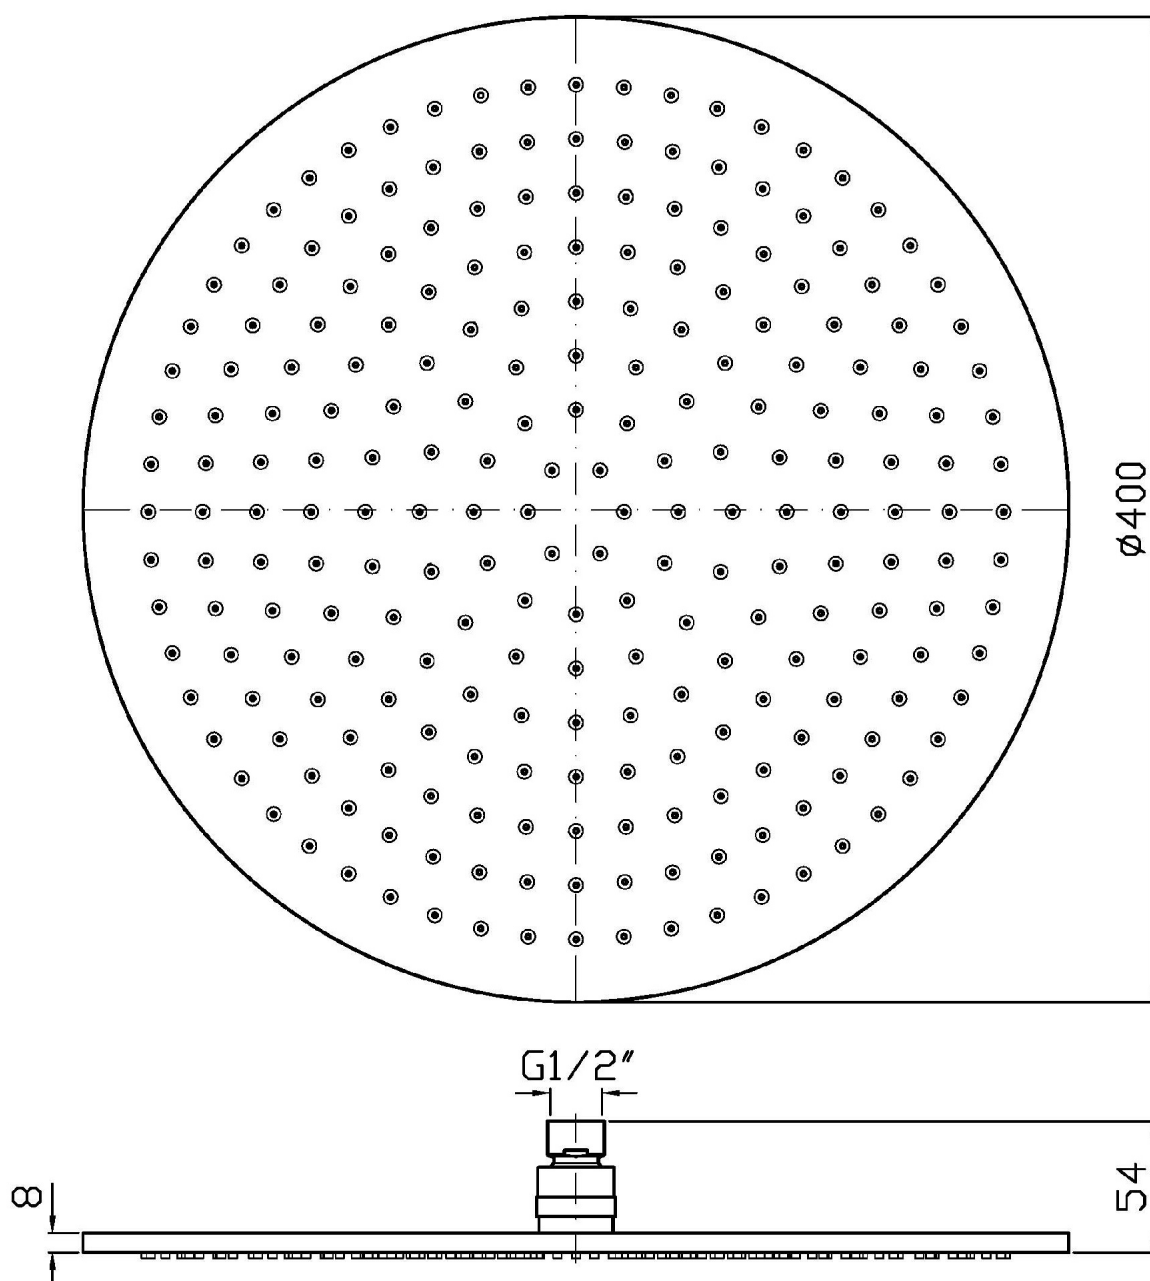

Marchio / Brand ZUCCHETTI

Classe / Class ACCESSORI
DOCCE

SHOWER

Z94267

Soffione Ø 400 mm a getto fisso. / Ø 400 mm shower head.

Soffione Ø 400 mm in ottone, a getto fisso con sistema anticalcare.
Spessore 8 mm. Ispezionabile.

Brass shower head Ø 400 mm, with anti-limescale system.
8 mm thickness. Inspectionable.

Finiture / Finishes

	 C3	 C8	 C40	 C41	 C50	 C51
Cromo / Chrome	Nickel Spazzolato / Brushed Nickel	Nickel Lucido / Polished Nickel	Gold / Gold	Brushed Gold / Brushed Gold	Metal Black / Metal Black	Brushed Metal Black / Brushed Metal Black
 P70	 W1	 N1	 N7			
PVD Oro Rosa / PVD Rose Gold	Bianco Opaco Goffrato / Embossed Matt White	Nero Opaco Goffrato / Embossed Matt Black	Nero Soft Touch / Soft Touch Black			

SHOWER

Z94267

Disegno Complessivo / Overall Drawing

SHOWER

Z94267 Portate / Flowrates (lt/min)

PRESSIONE PRESSURE	1 BAR	2 BAR	3 BAR	4 BAR	5 BAR
SOFFIONE SHOWER HEAD <i>P1</i>	7	9	9	9	9
<i>P2</i>					
<i>P3</i>					
<i>P4</i>					
<i>P5</i>					

SHOWER

Z94267 Pesì e Misure / Weights and Sizes

Peso (Kg) Weight (lb)	2,1 (Kg)	4,62966 (lb)
Volume (dc3) - (in3)	8,65 (dc3)	0,000528 (in3)
h (mm) - (in)	90 (mm)	3,543309 (in)
L1 (mm) - (in)	420 (mm)	16,535442 (in)
L2 (mm) - (in)	420 (mm)	16,535442 (in)