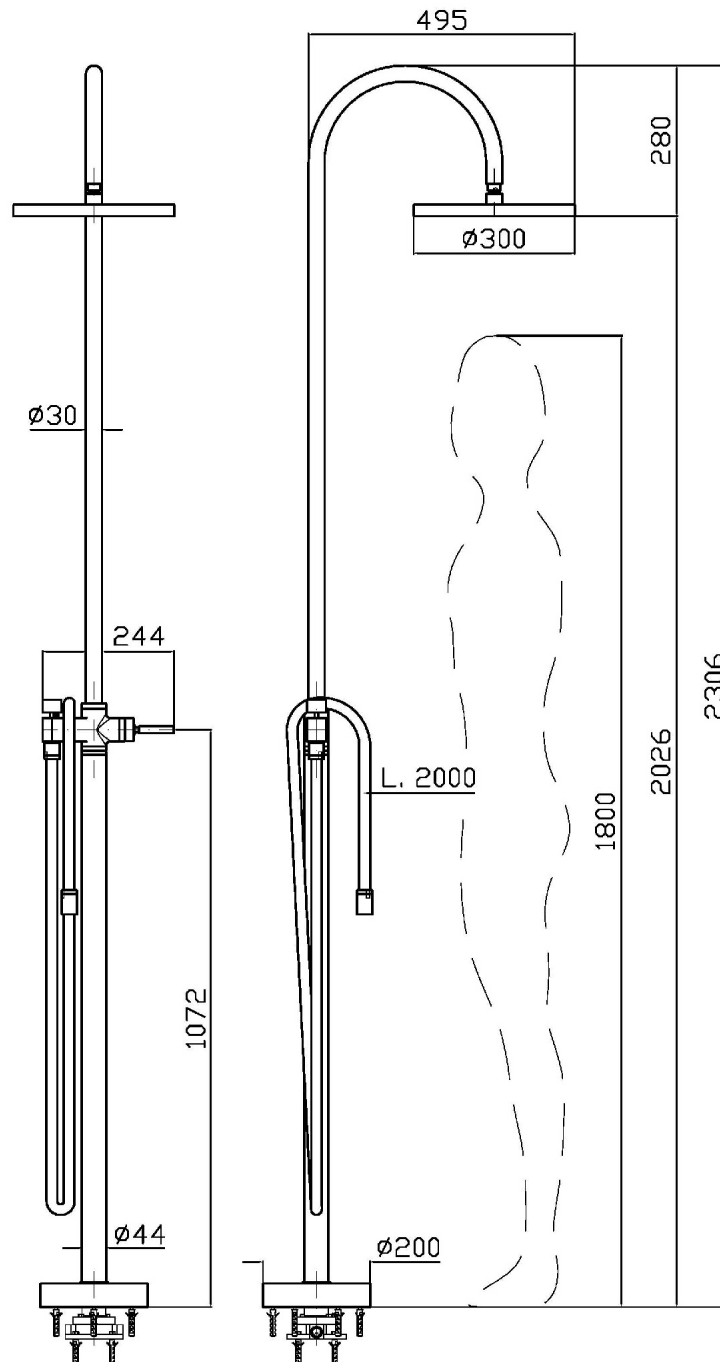

Free standing shower column in stainless steel specific for outdoor use. Water connection and fixing on the floor with built-in part. Rain anti-limestone shower head, 300mm. Joystick mixer with 35 mm cartridge. Elastomer footwasher hose operated by diverter.

R99797

Parte incasso. / Built-in part.

Finiture / Finishes

Cromo / Chrome

SHOWER

ZP8087.C3

Disegno Complessivo / Overall Drawing

SHOWER

ZP8087.C3 Portate / Flowrates (lt/min)

PRESSIONE PRESSURE	1 BAR	2 BAR	3 BAR	4 BAR	5 BAR
<small>P1</small> SOFFIONE SHOWER HEAD	8,5	10	12	12	12
<small>P2</small> DOCCETTA HANDSHOWER	4,7	5,8	6,5	6,5	6,5
<small>P3</small>					
<small>P4</small>					
<small>P5</small>					

SHOWER

ZP8087.C3 Pesì e Misure / Weights and Sizes

Peso (Kg) Weight (lb)	15,9 (Kg)	35,05314 (lb)
Volume (dc3) - (in3)	114,56 (dc3)	0,006991 (in3)
h (mm) - (in)	240 (mm)	9,448824 (in)
L1 (mm) - (in)	430 (mm)	16,929143 (in)
L2 (mm) - (in)	1110 (mm)	43,700811 (in)