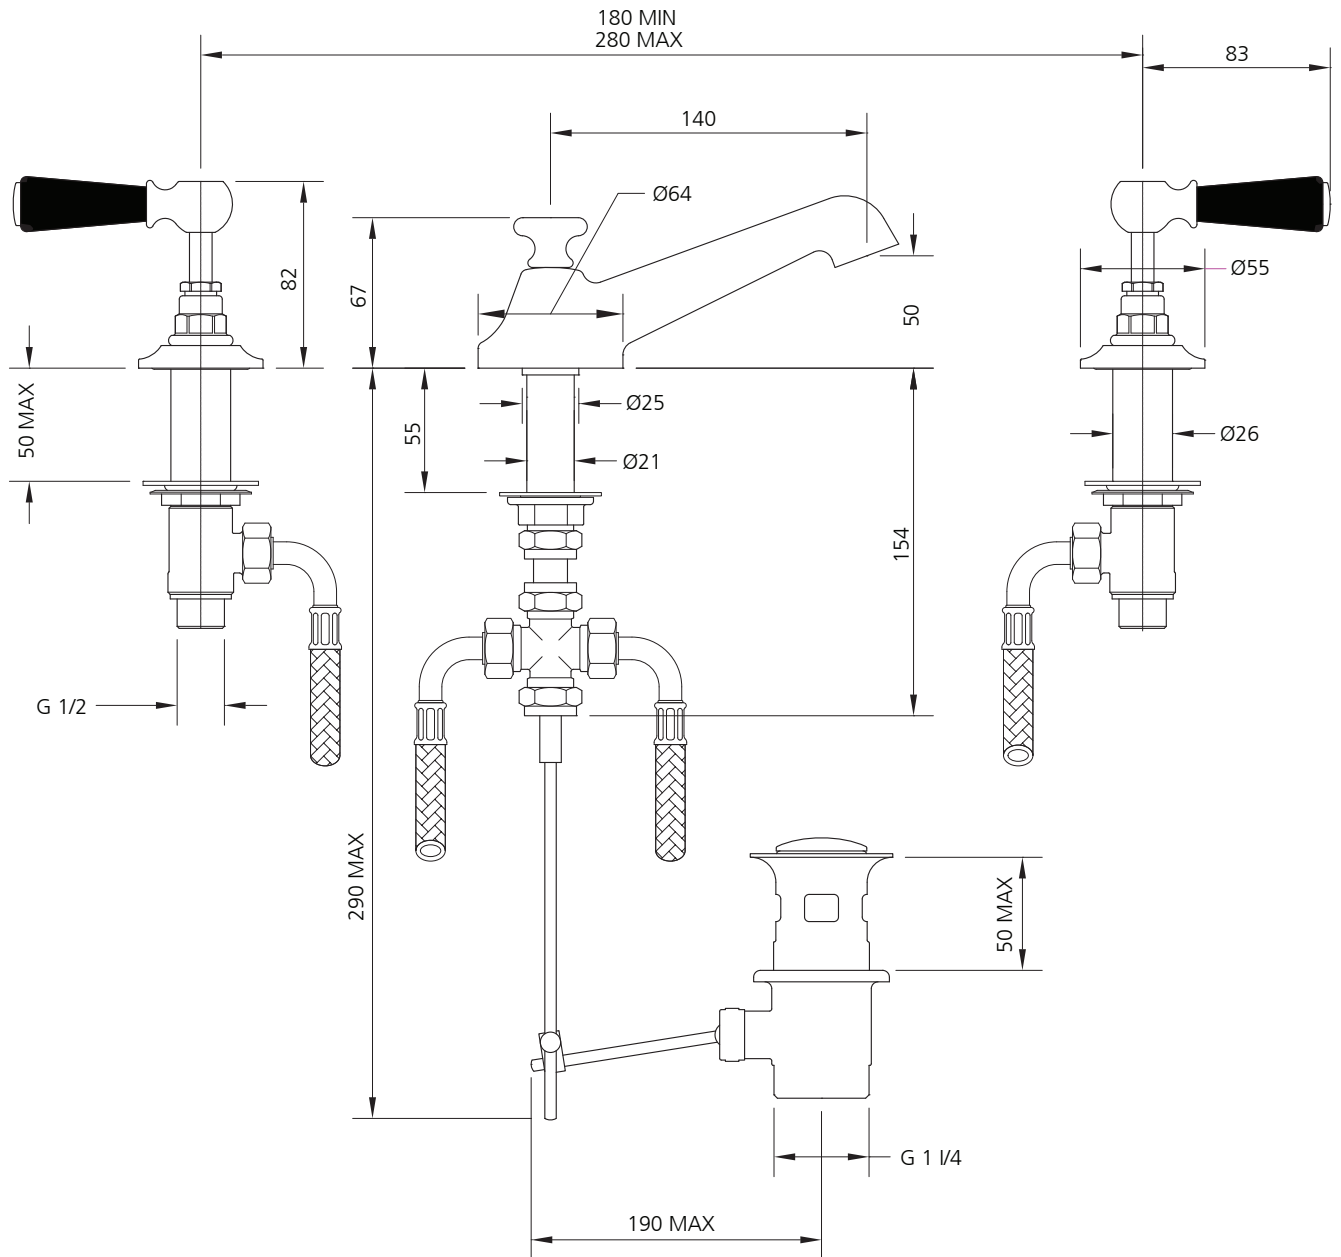

LEFROY BROOKS

1 BROC HOUSE ESSEX ROAD
HODDESDON HERTS EN11 OQS UK
T: +44 (0)1992 708 316 F: +44 (0)1992 708 317

BL-1220

CLASSIC BLACK LEVER THREE HOLE BASIN MIXER
WITH POP-UP WASTE

DIMENSIONAL DATA SHEET

DATE: 18 May 2010

ISSUE: 050 A

©COPYRIGHT 2010. CHRISTO LEFROY BROOKS. ALL RIGHTS RESERVED.

DIMENSIONS IN MILLIMETRES

WHILST EVERY EFFORT IS MADE TO ENSURE THE ACCURACY OF THESE DATA SHEETS THEY ARE SUBJECT TO CHANGE WITHOUT NOTICE AS PART OF THE COMPANY'S PRODUCT DEVELOPMENT PROCESS