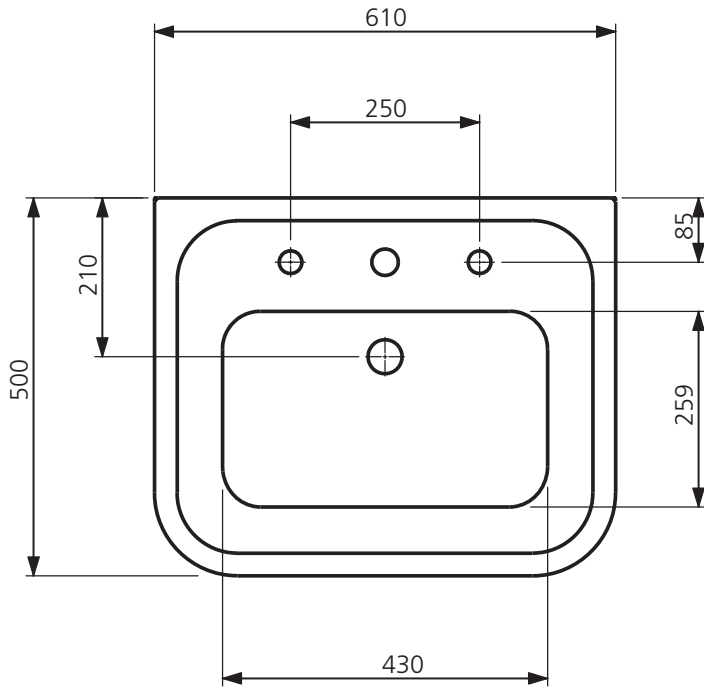

LEFROY BROOKS

IBROC HOUSE ESSEX ROAD
HODDESDON HERTS EN11 OQS UK
T: +44 (0)1992 708 316 F: +44 (0)1992 708 317

LB 7803 WH / LB 7804 WH

BELLE AIRE BASIN 60CM & PEDESTAL

DIMENSIONAL DATA SHEET

DATE: 11. MAY 2016

No: 27 045 001

COPYRIGHT © LBP LTD. ALL RIGHTS RESERVED

DIMENSIONS IN MILLIMETRES

ALL DIMENSIONS ARE APPROXIMATE AND ARE SUBJECT TO NORMAL CERAMIC VARIATION.

WHILST EVERY EFFORT IS MADE TO ENSURE THE ACCURACY OF THESE DATA SHEETS THEY ARE SUBJECT TO CHANGE WITHOUT NOTICE AS PART OF THE COMPANY'S PRODUCT DEVELOPMENT PROCESS