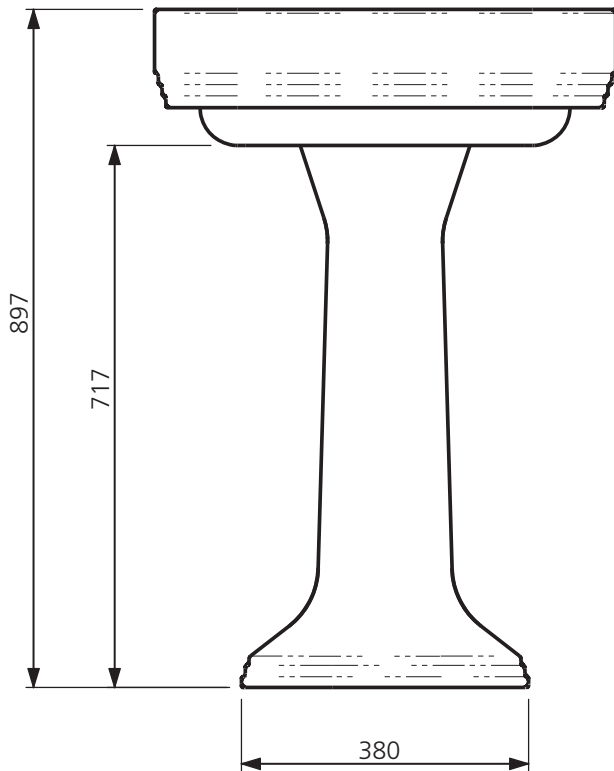

LEFROY BROOKS

IBROC HOUSE ESSEX ROAD
HODDESDON HERTS EN11 OQS UK
T: +44 (0)1992 708 316 F: +44 (0)1992 708 317

LB 7803 WH / LB 7804 WH

BELLE AIRE BASIN 60CM & PEDESTAL

DIMENSIONAL DATA SHEET

DATE: 11. MAY 2016

No: 27 045 001

COPYRIGHT © LBP LTD. ALL RIGHTS RESERVED

DIMENSIONS IN MILLIMETRES

ALL DIMENSIONS ARE APPROXIMATE AND ARE SUBJECT TO NORMAL CERAMIC VARIATION.

WHILST EVERY EFFORT IS MADE TO ENSURE THE ACCURACY OF THESE DATA SHEETS THEY ARE SUBJECT TO CHANGE WITHOUT NOTICE AS PART OF THE COMPANY'S PRODUCT DEVELOPMENT PROCESS