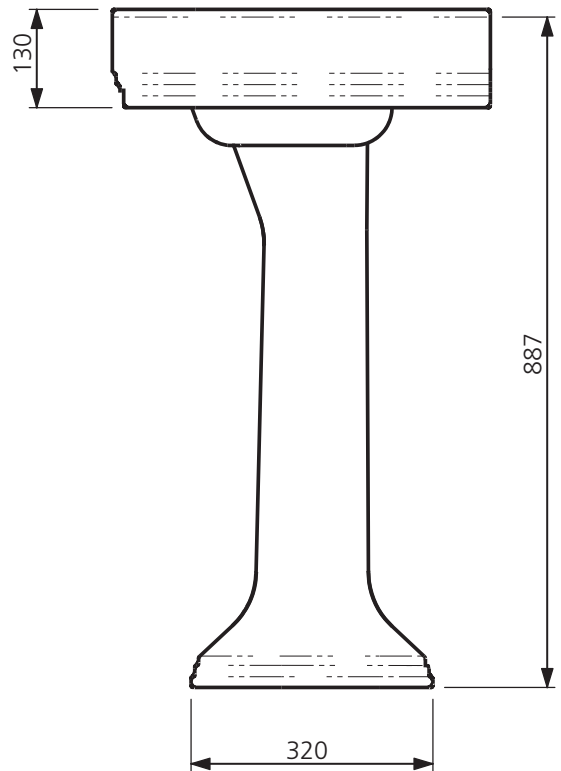

LEFROY BROOKS

IBROC HOUSE ESSEX ROAD
HODDESDON HERTS EN11 OQS UK
T: +44 (0)1992 708 316 F: +44 (0)1992 708 317

LB 7803 WH / LB 7804 WH

BELLE AIRE BASIN 60CM & PEDESTAL

DIMENSIONAL DATA SHEET

DATE: 11. MAY 2016

No: 27 045 001

COPYRIGHT © LBP LTD. ALL RIGHTS RESERVED

DIMENSIONS IN MILLIMETRES

ALL DIMENSIONS ARE APPROXIMATE AND ARE SUBJECT TO NORMAL CERAMIC VARIATION.

WHILST EVERY EFFORT IS MADE TO ENSURE THE ACCURACY OF THESE DATA SHEETS THEY ARE SUBJECT TO CHANGE WITHOUT NOTICE AS PART OF THE COMPANY'S PRODUCT DEVELOPMENT PROCESS