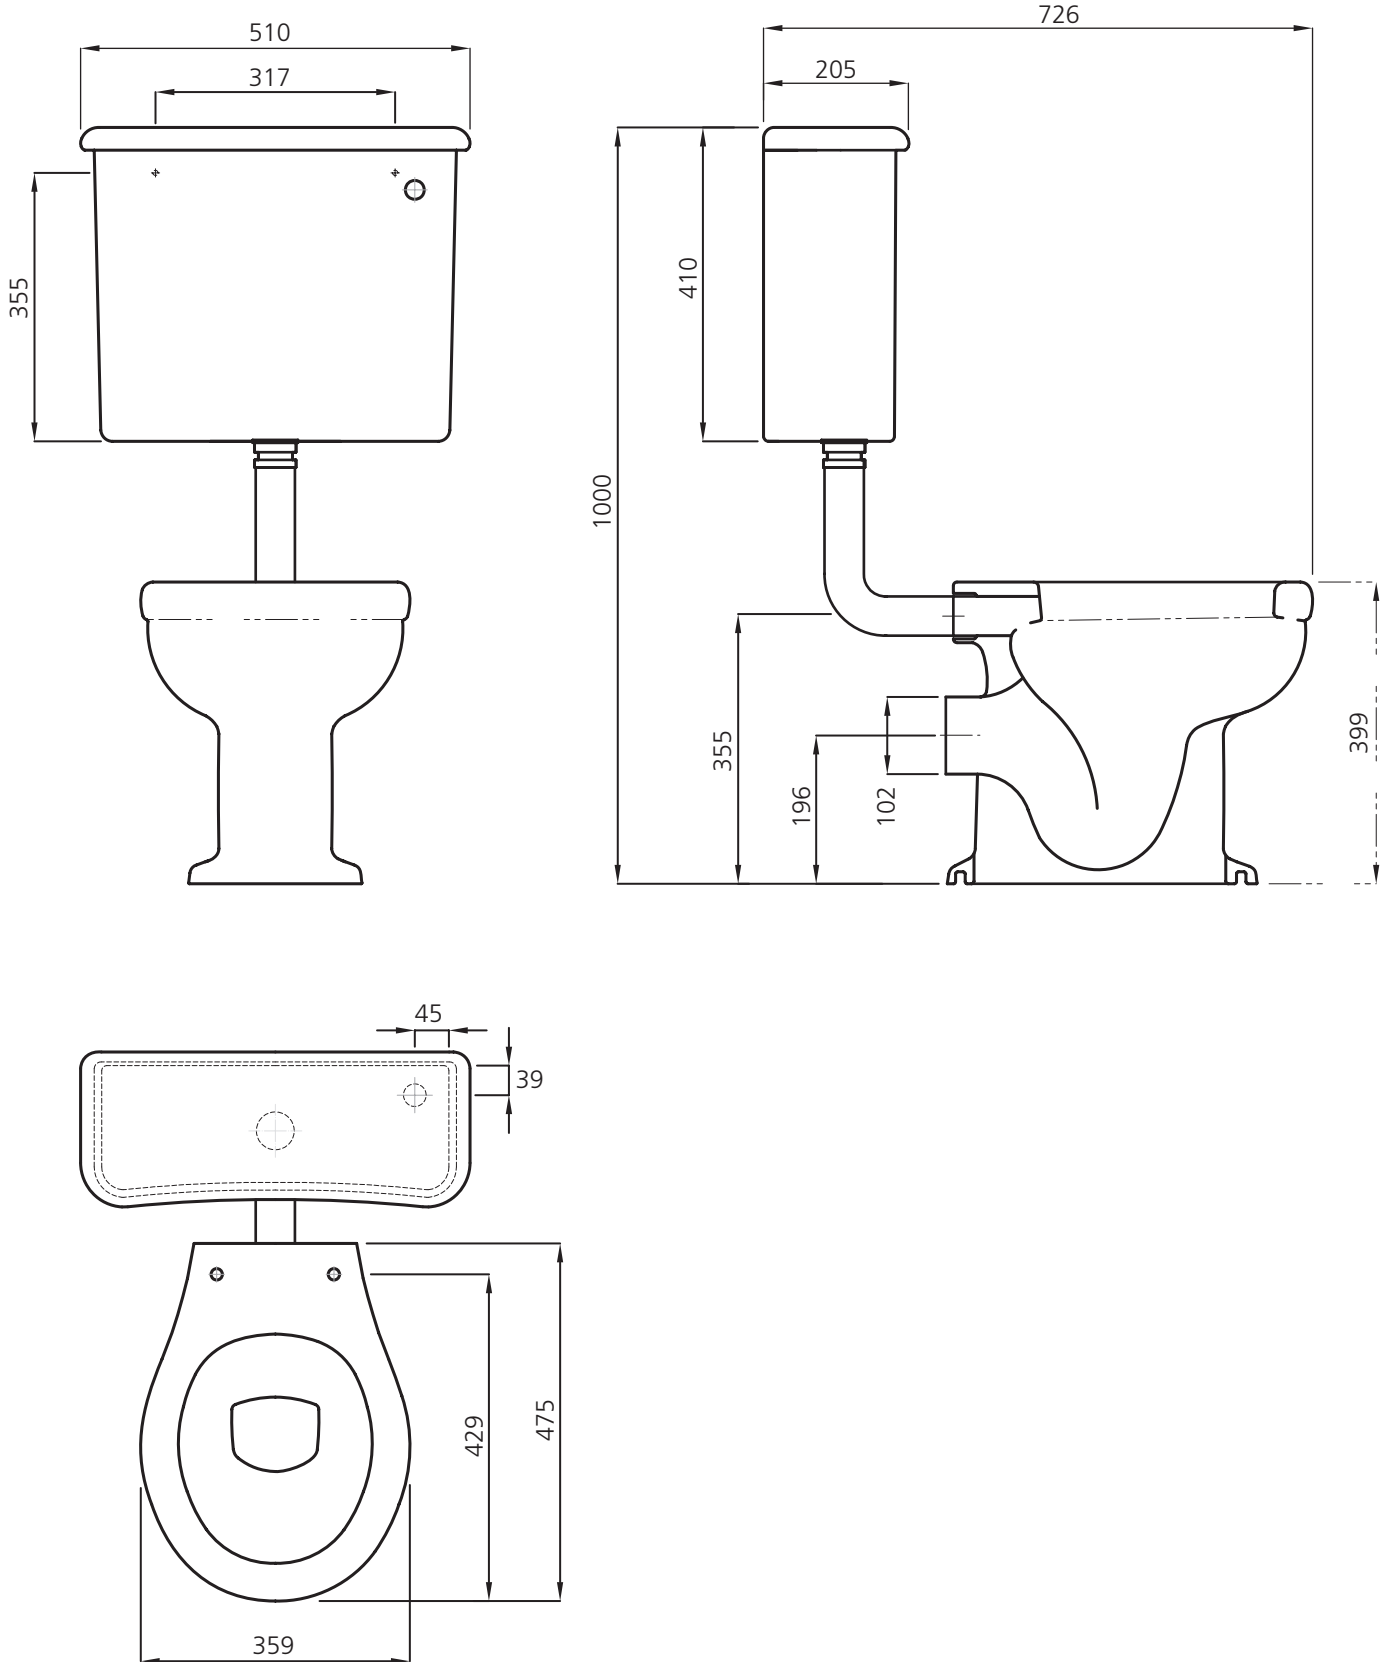

**LEFROY BROOKS**

IBROC HOUSE ESSEX ROAD  
HODDESDON HERTS EN11 OQS UK  
T: +44 (0)1992 708 316 F: +44 (0)1992 708 317

**LB 7709 WH / LB 7708 WH**

LA CHAPELLE LOW LEVEL CISTERN LAVATORY

**DIMENSIONAL DATA SHEET**

DATE: 10. MAY 2016

No: 000594

COPYRIGHT © LBP LTD. ALL RIGHTS RESERVED

DIMENSIONS IN MILLIMETRES

ALL DIMENSIONS ARE APPROXIMATE AND ARE SUBJECT TO NORMAL CERAMIC VARIATION.

WHILST EVERY EFFORT IS MADE TO ENSURE THE ACCURACY OF THESE DATA SHEETS THEY ARE SUBJECT TO CHANGE WITHOUT NOTICE AS PART OF THE COMPANY'S PRODUCT DEVELOPMENT PROCESS