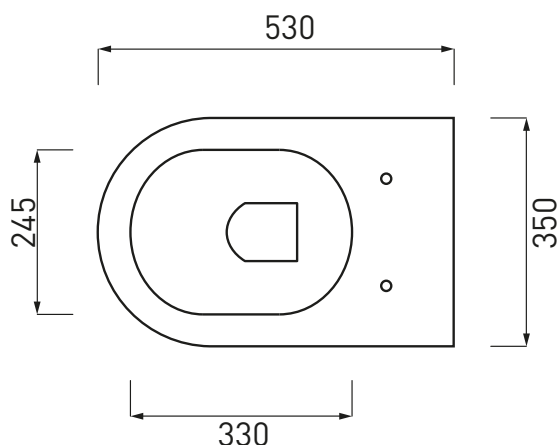

ATTENZIONE/ATTENTION:

ATTENZIONE/ATTENTION: