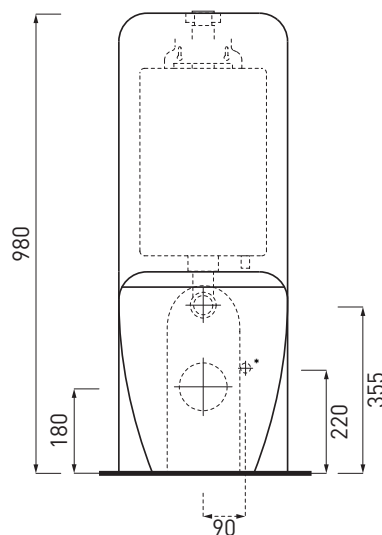

ATTENZIONE/ATTENTION:

Le superfici, pesi e misure riportate possono presentare leggere differenze rispetto ai pezzi reali, in considerazione e accordo delle caratteristiche di tolleranza intrinseche del materiale ceramico e del suo processo produttivo. L'azienda si riserva di cambiare schede tecniche e caratteristiche di funzionamento degli articoli in ogni momento e senza necessità di preavviso.

ATTENZIONE/ATTENTION: