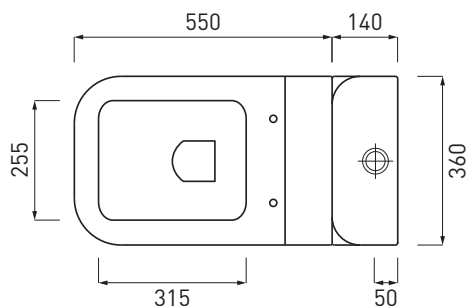

ATTENZIONE/ATTENTION:

Le superfici, pesi e misure riportate possono presentare leggere differenze rispetto ai pezzi reali, in considerazione e accordo delle caratteristiche di tolleranza intrinseche del materiale ceramico e del suo processo produttivo. L'azienda si riserva di cambiare schede tecniche e caratteristiche di funzionamento degli articoli in ogni momento e senza necessità di preavviso.

ATTENZIONE/ATTENTION: