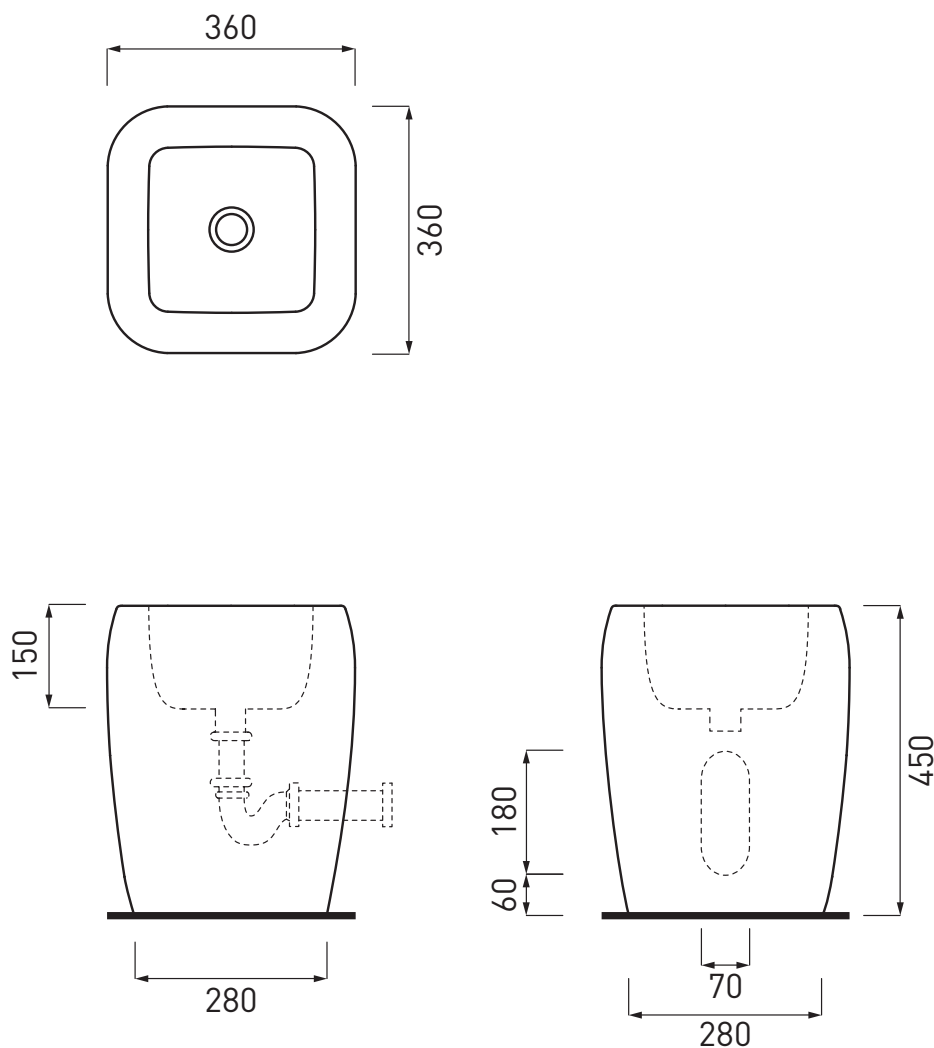

ATTENZIONE:
Le superfici, pesi e misure riportate possono presentare leggere differenze rispetto ai pezzi reali, in considerazione e accordo delle caratteristiche di tolleranza intrinseche del materiale ceramico e del suo processo produttivo. L'azienda si riserva di cambiare schede tecniche e caratteristiche di funzionamento degli articoli in ogni momento e senza necessità di preavviso.

ATTENTION:
Surfaces, weights and dimensions can show some little differences compared to the real item, following typical intrinsic characteristics of ceramics material and production. The company reserves the right to change any technical specifications/dimension and/or operating characteristics of the products at any time and without giving notice.