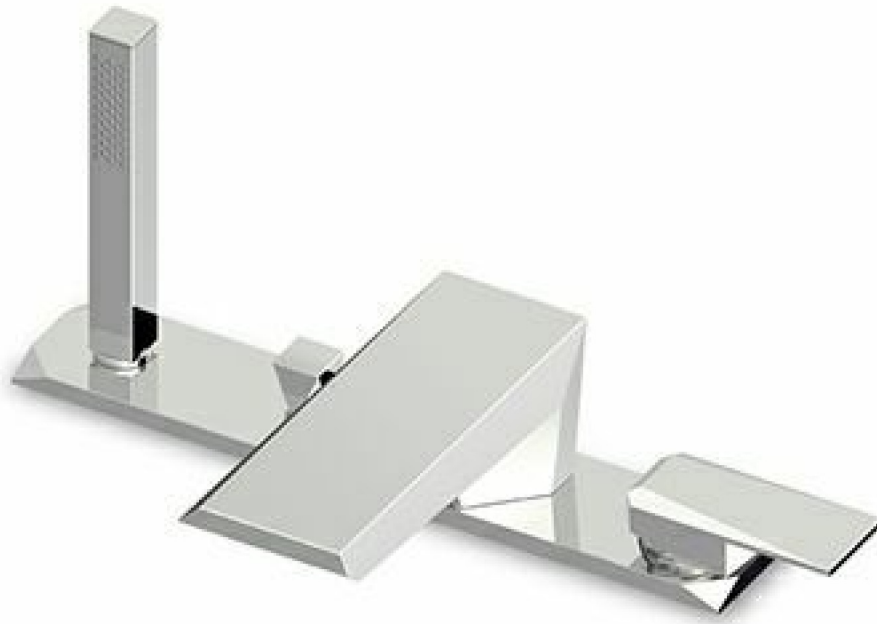

Marchio / Brand ZUCCHETTI

Classe / Class

WOSH

WOSH

ZW1465

Miscelatore monocomando bordo vasca a 4 fori. / 4 hole bath tub single lever mixer.

Miscelatore monocomando bordo vasca a 4 fori, doccia estraibile Z94178, flessibile da 1500 mm.

4 hole bath tub single lever mixer, pull out shower Z94178, 1500 mm flexible hose.

Finiture / Finishes

Cromo / Chrome

Gold / Gold

C40

Brushed Gold / Brushed
Gold

C41

WOSH

ZW1465

Disegno Complessivo / Overall Drawing

WOSH

ZW1465

Esplosi / Exploded

Marchio / Brand ZUCCHETTI

Classe / Class

WOSH